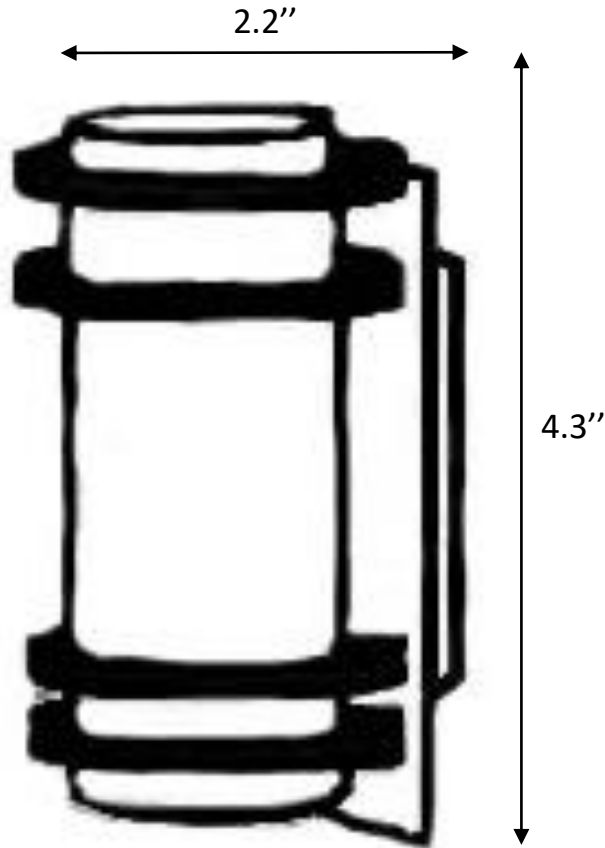

With its contemporary and cylindrical design this PoE Silindir Çift Şerti Wall Sconce is a great addition to outside areas that need ample lighting. The white acrylic diffuser expelled light in all directions due to it's shape and allows for ample lighting to light up areas near and around entryways, walkways, and provide accent lighting alongside a building.

#### SPECIFICATIONS:

- Input Voltage: PoE Compatible
- Wattage (W): 12W
- Damp location rated, IP20
- Controls 0-10V dimming with PoE Driver

Dimensions:

Ordering Example:  
LI-BE1510-11

**ORDERING INFORMATION**