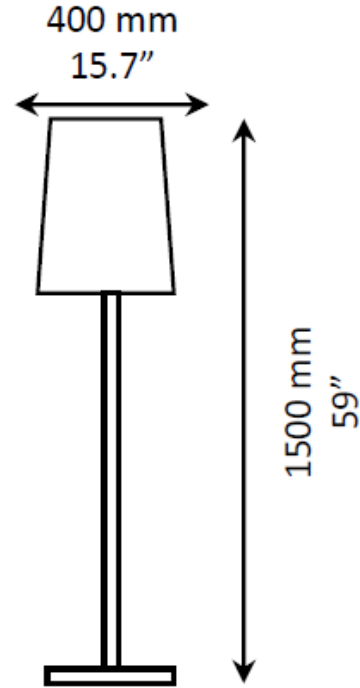

POWERED BY LED INDUSTRIES

PROJECT:
TYPE:

Khrom Floor Lamp

Product Description:

The Khrom Floor Lamp is contemporary in design and simple in style. A stainless steel finished in chrome paired with a beige cylindrical shade, allows for a clean and geometrical style which can fit into any modern and/or contemporary interior design. As a result this lamp is easily added to any room. It also has a small LED lamp which is great to use for task lighting.

ORDERING INFORMATION

Model	Watts	Nominal lumen	PoE Dimmable	Color Temp	CRI	PoE	Shade Finish	Finish
LI-A1001	1 – 6W	1- 528 lm	1 - Yes	1 – 2700K	1 - >80	1 - Compatible	1-Beige	1-Chrome

Shade/Diffuser:

- **Style:** Cylindrical
- **Material:** Canvas Fabric
- **Dimensions:** 15.7" D x 59" H

Power:

- **Power Method:** Plug-in play
- **Cord Finish:** Black

Electrical:

- **Input Voltage:** PoE Compatible
- **Wattage (W):** 6W, E 26 + 2W LED
- **Lumens (L):** 528 lm
- **Damp location rated, IP20**
- **Controls:** 0-10V dimming with PoE driver
- **Materials:** Fabric and Iron