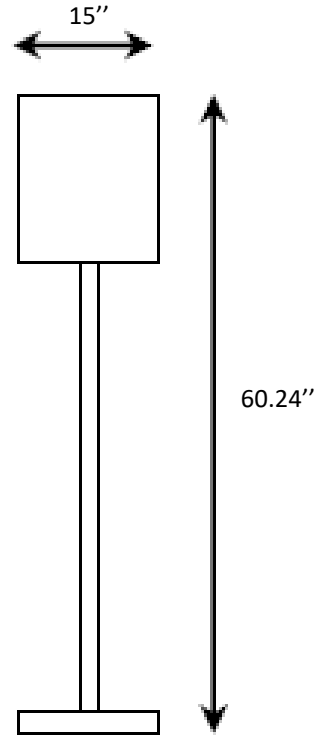

## Shablon Floor Lamp

### Product Description:

The Shablon Floor Lamp is a modern take on a classic floor lamp. The chrome and black wenge finish makes it easy for it to fit into different interior designs. The brown shade diffuses a soft subtle light and crates an air of ambience. This ambience is needed areas like living rooms, bedrooms, and even for task lighting.

### Shade/Diffuser:

- **Style:** Cube w/ design
- **Material:** Canvas Fabric
- **Dimensions:** 15" W x 60.24" H