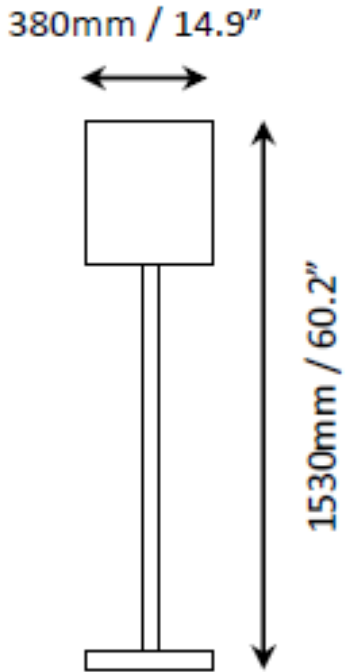

POWERED BY LED INDUSTRIES

PROJECT:
TYPE:

Schuin Floor Lamp

Product Description:

The Schuin Floor Lamp is a transitional piece to have in any room. The black wenge finish paired with the chrome stand plate gives simple and elegant look to the lamp. Paired with the beige shade it creates an ambient lighting atmosphere. Ideal for living rooms, bedrooms, and task lighting, This piece is versatile with any interior design.

ORDERING INFORMATION

Model	Watts	Nominal lumen	PoE Dimmable	Color Temp	CRI	PoE	Shade Finish	Finish
LI-FLMT2410-1F	1 – 6W	1- 528 lm	1 - Yes	1 – 2700K	1 - >80	1 - Compatible	1-Beige	1-Chrome & Black Wenge

Shade/Diffuser:

- **Style:** Cylindrical
- **Material:** Canvas Fabric
- **Dimensions:** 14.9” W x 60.2” H

Power:

- **Power Method:** Plug-in play
- **Cord Finish:** Black

Electrical:

- Input Voltage: PoE Compatible
- Wattage (W) 6W, E 26
- Lumens (L): 528 lm
- Damp location rated, IP20
- Controls 0-10V dimming with PoE driver
- Materials: Fabric and Iron