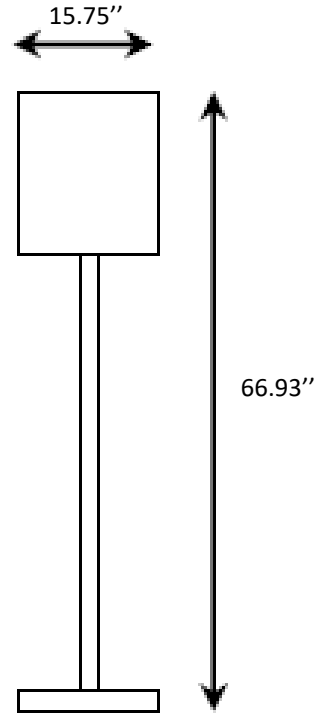

POWERED BY LED INDUSTRIES

PROJECT:
TYPE:

Tronc Floor Lamp

Product Description:

The Tronc Floor Lamp is a transitional piece to have in any room. The black leather finish and chrome stand paired with the beige parallel prism shade, it generates a geometric and modern feel. The ambient light diffused through the shade is ideal for living rooms, bedrooms, and task lighting. This piece is versatile with any interior design because of the simple color combination and transitional style.

ORDERING INFORMATION

Model	Watts	Nominal lumen	PoE Dimmable	Color Temp	CRI	PoE	Shade Finish	Finish
LI-FLMT2428-1F	1 – 6W	1- 528 lm	1 - Yes	1 – 2700K	1 - >80	1 - Compatible	1-Beige	1-Chrome & Black Leaver

Shade/Diffuser:

- **Style:** Parallel Prism
- **Material:** Canvas Fabric
- **Dimensions:** 15.75" W x 66.93" H

Power:

- **Power Method:** Plug-in play
- **Cord Finish:** Black

Electrical:

- **Input Voltage:** PoE Compatible
- **Wattage (W):** 6W, E 26
- **Lumens (L):** 528 lm
- **Damp location rated, IP20**
- **Controls:** 0-10V dimming with PoE driver
- **Materials:** Fabric, Leather, and Iron