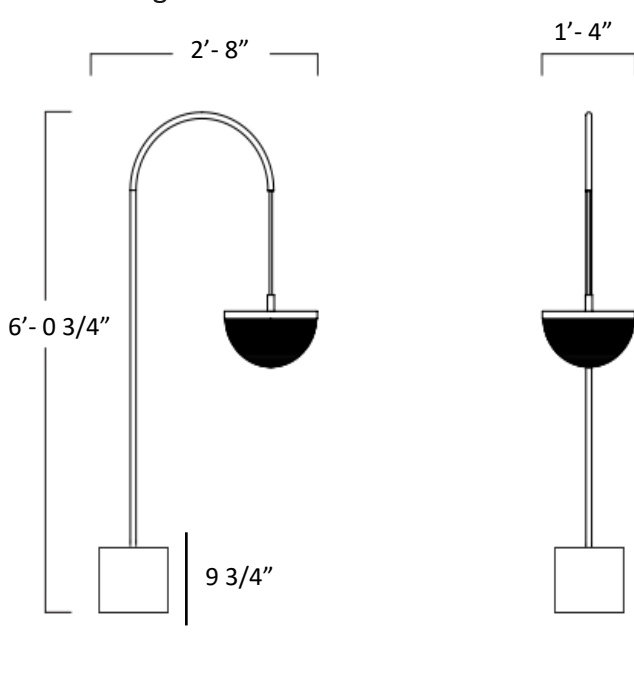

POWERED BY LED INDUSTRIES

PROJECT:
TYPE:

Paresseux Floor Lamp

Product Description:

Simple and modern, this Paresseux Floor lamp incorporates concert to create a versatile piece with multiple uses. Mimicking the functionality of a crane, the cord glides through the arch with ease to raise or lower the shade which is perfectly balanced by its counterweight. The semi-opaque shade allows for a nice even distribution of light, which casts ambient illumination. This, paired with the aged brass finish allows for a nice clean modern design befitting any interior design.

ORDERING INFORMATION

Model	Watts	Nominal lumen	PoE Dimmable	Color Temp	CRI	PoE	Finish
LI-PFL-0521-	1 - 10W	1- 800 lm	1 - Yes	1 - 2700K	1 - >80	1 - Compatible	1- Aged Brass & Old Wood

Specification:

- **Application:** Floor
- **Category:** Decorative
- **Diffuser:** Semi-Opaque Glass Diffuser
- **Installation type:** Standing
- **Technical characteristics:** IP 20
- **Dimensions:** 1' 4"W X 6' 0.75" H

Electrical:

- **Input Voltage:** PoE Compatible
- **Wattage (W):** 10W E27
- **Lumens (L):** 800 lm
- **Damp location rated:** IP20
- **Controls:** 0-10V dimming with PoE driver
- **Materials:** Glass, stainless steel, aluminum