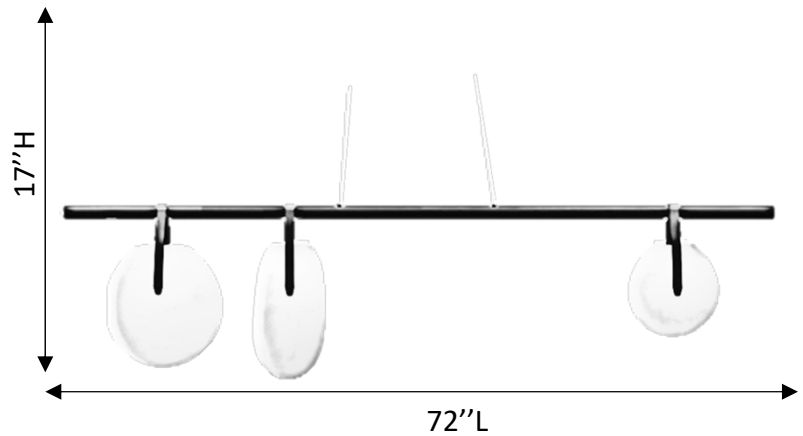

CONCHIGLIE PENDANT

The Conchiglie Pendant derives its name for the Italian word for seashells. The hanging frosted glass pieces are reminiscent of seashells on a string. This light is a unique addition to any space. The light cast from this piece gives a warm and comforting glow, perfect for areas where ambiance is a priority.

- **SPECIFICATIONS:**
 - **MATERIAL:**
 - Anodized Aluminum & Frosted glass
 - **Dimensions:**
 - **LXWXH:** 72" × 6" × 17"
 - **Canopy:** 5" × 1.5"
- **ELECTRICAL:**
 - **Input Voltage:**
 - PoE
 - 110-277V
 - **Wattage (W):** 21W
 - **Light Source:** Integrated LED
 - **Nominal Lumen (L):** 120 L/W
 - **IP Rating:** IP 20
 - **Controls:** 0-10V dimming with Poe Driver.
- **SUSPENSION:**
 - Field adjustable suspension cables 72"
- **LABLES:**
 - ETL conforms to UL STD 1598; Certified to CAN/CSA STD C22.2 No. 250.0 for damp locations.
 - LED light assembly conforms to UL 2108 for remote installation.
 - RoHS compliant
- **WARRANTY:**
 - 3-Year Limited Warranty

ORDERING INFORMATION

Ordering Example:

Model	Watts	Nominal Lumen	CRI	Color Temp	Voltage	Dimmable	Finish
LI-CPDL-1423	21W	2100	>90	30-3000K 35- 3500K 40- 4000K	1-PoE-N 2-110-277V	N-None PD-PoE Dim.	BL-Black SN-Sarin Nickle