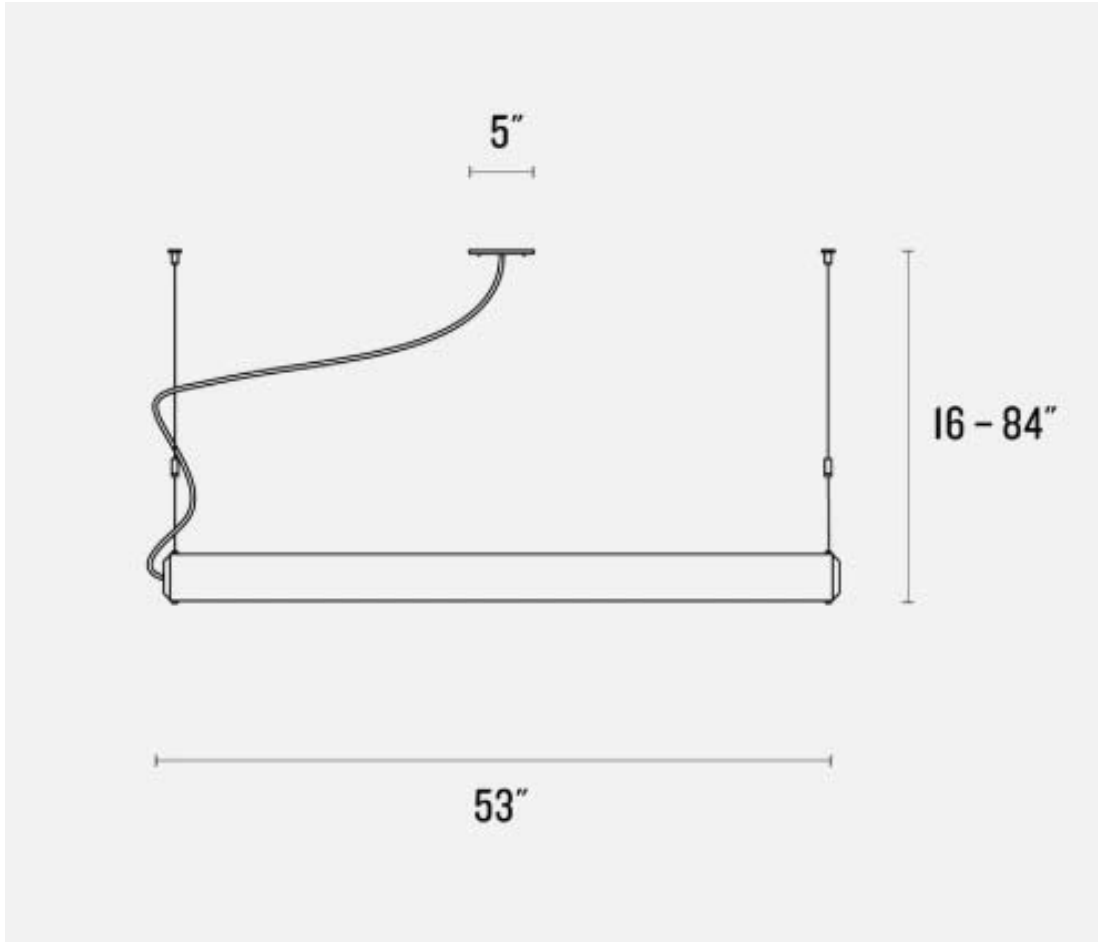

LEGNA LINEAR PENDANT

The Legna Linear Pendant is a minimalistic linear light crafted from aluminum, oak wood, and stainless steel with a coated finish. This modern styled piece is ideal for most indoor applications, and can be perfectly integrated into a variety of different décor styles. The beauty of this piece is the sides, where the oak wood body shows through.

- **SPECIFICATIONS:**
 - **MATERIAL:**
 - Aluminum, Oak, & Stainless Steel
 - **Dimensions:**
 - **HXWXD:** 3 5/8" x 53" x 4 1/8"
 - **Canopy:** 5.0"
- **ELECTRICAL:**
 - **Input Voltage:**
 - PoE
 - 110-277V
 - **Wattage (W):** 36W
 - **Light Source:** Integrated LED
 - **Nominal Lumen (L):** 120 L/W
 - **IP Rating:** IP 42
 - **Controls:** 0-10V dimming with Poe Driver.
- **MOUNTING:**
 - Ceiling Mounted
- **LABLES:**
 - ETL conforms to UL STD 1598; Certified to CAN/CSA STD C22.2 No. 250.0 for damp locations.
 - LED light assembly conforms to UL 2108 for remote installation.
 - RoHS compliant
- **WARRANTY:**
 - 5-Year Limited Warranty

Dimensions:

ORDERING INFORMATION

Ordering Example: LI-LLPDL-1421-27-1-PD-BL

Model	Watts	Nominal Lumen	CRI	Color Temp	Voltage	Dimmable	Finish
LI-LLPDL-1421	36W	3600lm	>80	27-2700K CCT	1-PoE-N 2-110-277V	N-None PD-PoE Dim.	BL-Black NB-Natural Brass