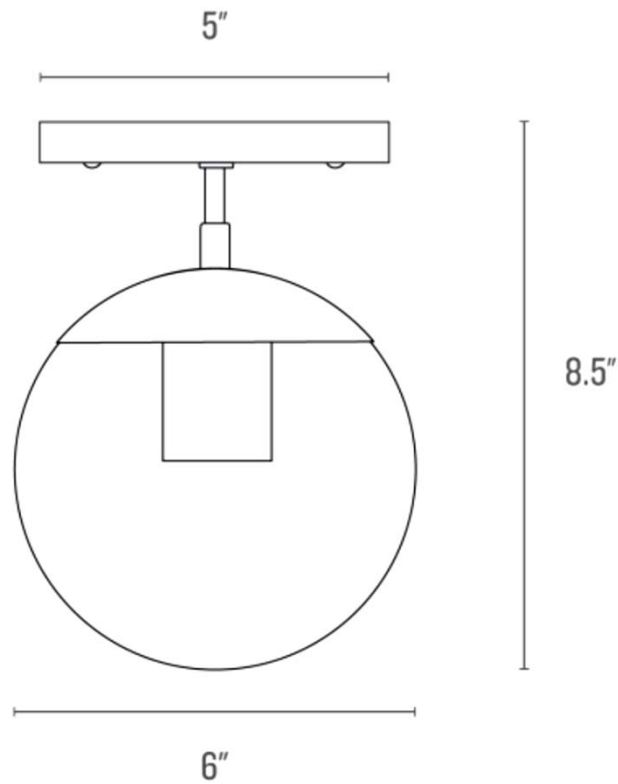

- **SPECIFICATIONS:**

- **MATERIAL:**

- Brass/Steel/Glass

- **Dimensions:**

- **Width:** 6"
    - **Projection:** 8.5"
    - **Canopy:** 5.0"

- **ELECTRICAL:**

- **Input Voltage:**

- PoE
    - 110-277V

- **Wattage (W):** 10W

- **Light Source:** 1 X G16 Lamp

- **Nominal Lumen (L):** 100 L/W

- **IP Rating:** IP 20

- **Controls:** 0-10V dimming with PoE Driver.

- **MOUNTING:**

- Surface Mounted

- **LABLES:**

## Dimensions: