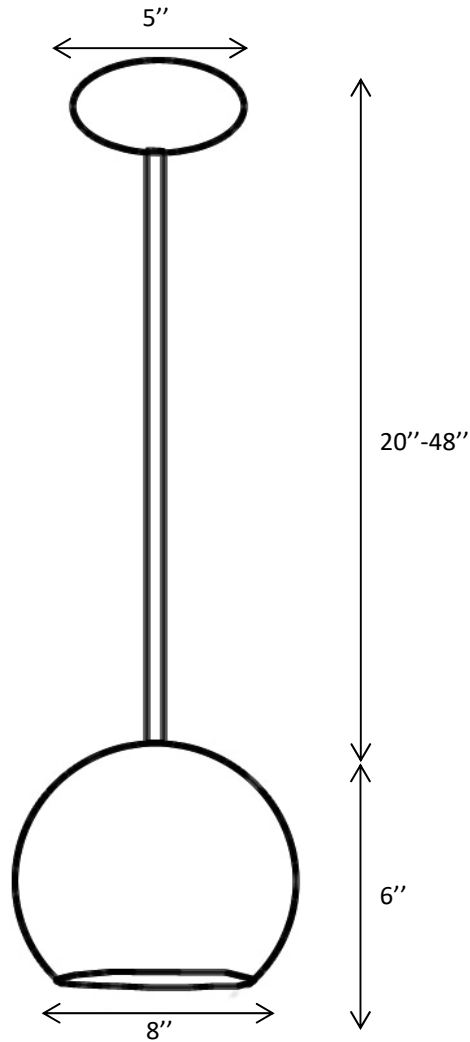

Vechi Pendant

PROJECT:
TYPE:

POWERED BY LED INDUSTRIES

Vechi Pendant

The Vechi Pendant is the perfect transitional piece for a multitude of uses and interior décor. This pendant light takes the classic and simple design of a spherical pedant, and pairs it with a pop of color allowing it to be used in a more modern day setting. With a body and shade made from steel and acrylic with 3 glossy colored finishes and a brushed bronze finish, this fixture can turn any space into one of style and comfort.

- **SPECIFICATIONS:**
 - **MATERIAL:**
 - Metal and Acrylic
 - **Dimensions:**
 - **Cable:** Adjustable Length of 20" – 48"
 - **Shade:** 8" W X 6" L
 - **Canopy:** 5" W
- **ELECTRICAL:**
 - **Input Voltage:**
 - PoE
 - 110-277V
 - **Wattage (W):** 5W
 - **LED Type:** 1 X E27 Bulb
 - **Average Nominal Lumen (L):** 90 L/W
 - **IP Rating:** IP 42
 - **Controls:** 0-10V dimming with Poe Driver.
- **MOUNTING:**
 - **Ceiling:** Ceiling Mounted/Hanging
- **LABLES:**
 - ETL conforms to UL STD 1598; Certified to CAN/CSA STD C22.2 No. 250.0 for damp locations.
 - LED light assembly conforms to UL 2108 for remote installation.
 - RoHS compliant
 - Suitable for wet location under covered ceiling when specified with WET/CC option.
- **WARRANTY:**
 - 3-Year Limited Warranty

Vechi Pendant

Dimensions:

ORDERING INFORMATION

Model	Watts	Nominal Lumen	CRI	Color Temp	Dimmable	Shade & Body Finish	Cable Finish
LI-VPDL-1401	5W	450	>85	30-3000K	N-None PD-PoE Dim.	WH-White	1-White 2-Black
				35- 3500K		RD-Red	
				40- 4000K		BL-Black	
						BZ-Bronze	