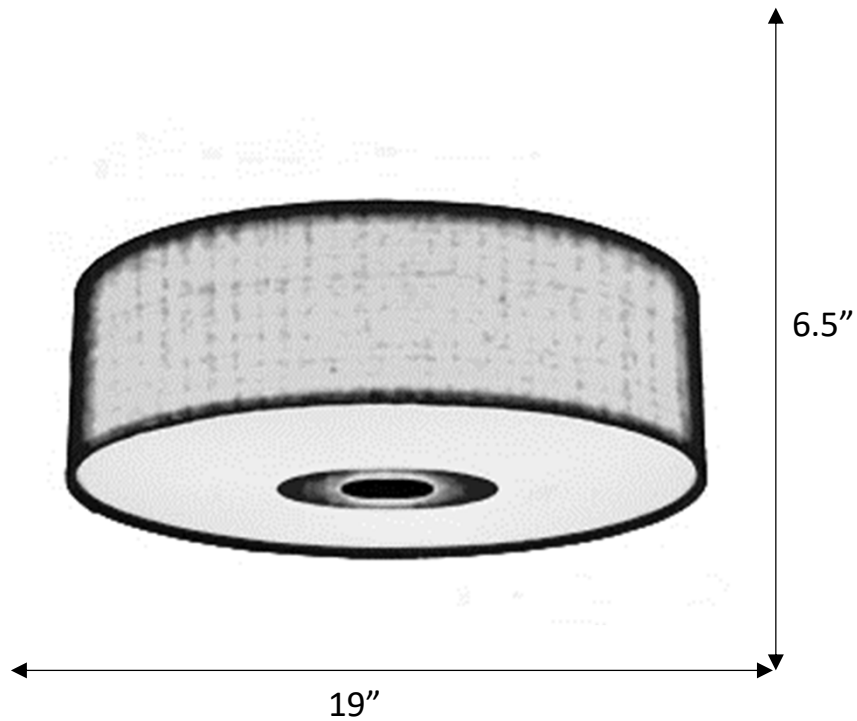

Bella Legna Ceiling Mounted Fixture

The Bella Legna fixture is a distinctive and primitive craft that features a metal chrome body and high-quality solid wood. The figure and wood texture create a homelike sensation, great for all arrangements. This fixture is a classic that will add to the personality of the room.

- **SPECIFICATIONS:**
 - **Material:**
 - Metal & Wood
 - **Dimensions:**
 - **Diameter:** 19"
 - **Height:** 6.5"
- **ELECTRICAL:**
 - **Input Voltage:**
 - PoE
 - **Max Wattage (W):**
15W
 - **Lumen/Watt (L/W):**
100L/W
 - **Light Source:** 3 X E26 Lamp
 - **PoE Lamps not Included**
 - **IP Rating:** IP 20
 - **Controls:** 0-10V dimming with Poe Driver.
- **MOUNTING:**
 - Ceiling Mounted
- **LABLES:**
 - ETL conforms to UL STD 1598; Certified to CAN/CSA STD C22.2.
 - LED light assembly conforms to UL 2108 for remote installation.
 - RoHS compliant
- **WARRANTY:**
 - 3-Year Limited Warranty

Bella Legna Ceiling Mounted Fixture

Dimensions:

ORDERING INFORMATION:

Ordering Example: LI-C1015-48-30-1-PD-SW

Model	Watts (Lamps)	Nominal Lumen (Lamps)	CRI (Lamps)	Color Temp (Lamps)	Voltage	Dimmable	Finish
LI-C1015-48	15W	1200	>80	30- 3000K 35- 3500K 40- 4000K	1-PoE-N 2-110-277V	PD- PoE Dimmable	SF-Satin Fabric SW-Soft Wood