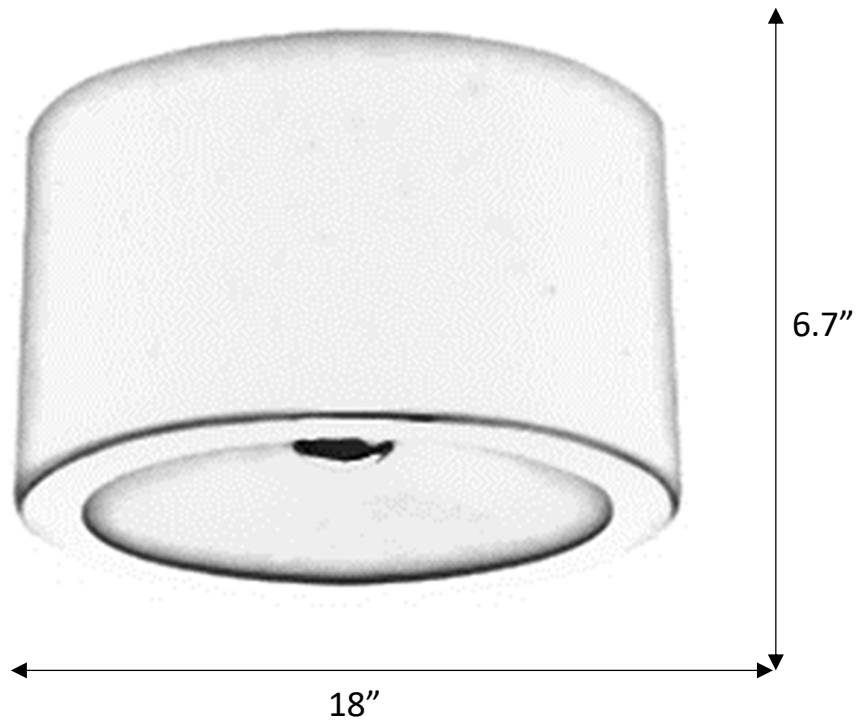

## Belle Grotte Ceiling Mounted Fixture

The Belle Grotte Fixture is a simple and beautiful design that is created with metal and glass. The spherical body of this fixture allows for even distribution of light in a softer, more intimate setting. The round shape is great for focal point lighting. This piece is great for use in all projects due to its adaptability in all designs.

- **SPECIFICATIONS:**
  - **Material:**
    - Metal & Glass
  - **Dimensions:**
    - **Diameter:** 18"
    - **Height:** 6.7"
- **ELECTRICAL:**
  - **Input Voltage:**
    - PoE
  - **Max Wattage (W):** 15W
  - **Lumen/Watt (L/W):** 100L/W
  - **Light Source:** 3 X E26 Lamps
  - **PoE Lamps not Included**
  - **IP Rating:** IP 20
  - **Controls:** 0-10V dimming with Poe Driver.
- **MOUNTING:**
  - Ceiling Mounted
- **LABLES:**
  - ETL conforms to UL STD 1598; Certified to CAN/CSA STD C22.2 LED
  - Light assembly conforms to UL 2108 for remote installation.
  - RoHS compliant
- **WARRANTY:**
  - 3-Year Limited Warranty

## Belle Grotte Ceiling Mounted Fixture

### Dimensions: