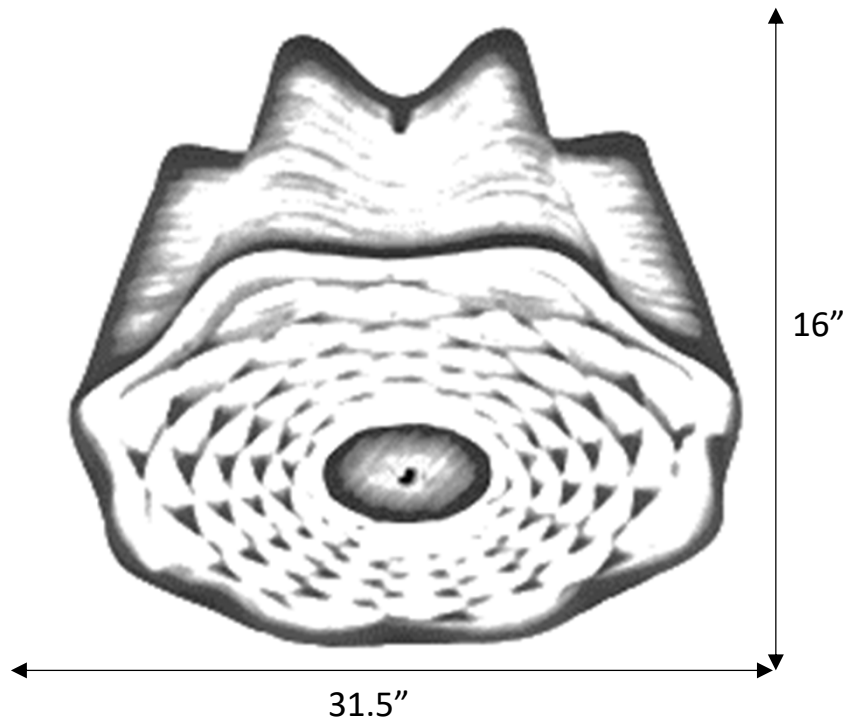

Hazdistazí Ceiling Mounted Fixture

The Hazdistazí Ceiling Fixture derives its name from the Navajo word for 'spiral rock arches'. As such the fixtures solid wood diffuser looks much like 'spiral rock arches' and it's body is made from iron with a chrome finish. The unique design of wood folds allows for a unique but even light distribution which gives off subtle and ambient lighting. A beautiful piece that any lighting designer can incorporate in most modern and transitional designs.

- **SPECIFICATIONS:**
 - **Material:**
 - Metal & Wood
 - **Dimensions:**
 - **Diameter:**
31.5"
 - **Height:** 16"
- **ELECTRICAL:**
 - **Input Voltage:**
 - PoE
 - 110-277V
 - **Max Wattage (W):**
20W
 - **Lumen/Watt (L/W):**
100L/W
 - **Light Source:** 4 X E26
Lamps
 - **PoE Lamps not Included**
 - **IP Rating:** IP 20
 - **Controls:** 0-10V
dimming with Poe
Driver.
- **MOUNTING:**
 - Ceiling Mounted
- **LABLES:**
 - ETL conforms to UL
STD 1598; Certified to
CAN/CSA STD C22.2
 - LED light assembly
conforms to UL 2108
for remote
installation.
 - RoHS compliant
- **WARRANTY:**
 - 3-Year Limited
Warranty

POWERED BY LED INDUSTRIES

Hazdistazí Ceiling Mounted Fixture

Dimensions:

ORDERING INFORMATION:

Ordering Example: LI-C1009-40-1-PD-WF

Model	Watts (Lamps)	Nominal Lumen (Lamps)	CRI (Lamps)	Color Temp (Lamps)	Voltage	Dimmable	Finish
LI-C1009	24W	1600	>80	30- 3000K 35- 3500K 40- 4000K	1-PoE-N 2-110-277V	PD- PoE Dimmable	WF- Wood Finish