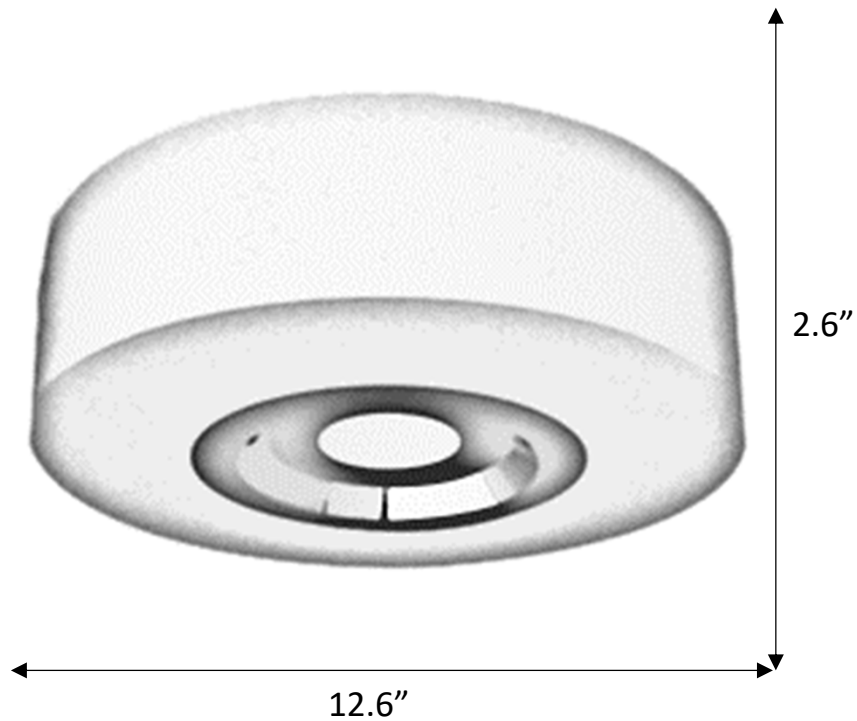

PROJECT:
TYPE:

Il Girro Metalo Ceiling Mounted Fixture

The Il Girro Metalo fixture is an edgy and sophisticated design with a metal body and glass diffuser. The rounded shape and metallic finishing is fashioned to accentuate any scheme. This fixture will especially pair well in a modern design but will also add to a traditional setting.

- **SPECIFICATIONS:**
 - **Material:**
 - Metal & Glass
 - **Dimensions:**
 - **Diameter:** 12.6"
 - **Height:** 2.6"
- **ELECTRICAL:**
 - **Input Voltage:**
 - PoE
 - **Max Wattage (W):** 10W
 - **Lumen/Watt (L/W):** 100L/W
 - **Light Source:** 2 X E26 Lamps
 - **PoE Lamps not included**
 - **IP Rating:** IP 20
 - **Controls:** 0-10V dimming with Poe Driver.
- **MOUNTING:**
 - Ceiling Mounted
- **LABLES:**
 - ETL conforms to UL STD 1598; Certified to CAN/CSA STD C22.2
 - LED light assembly conforms to UL 2108 for remote installation.
 - RoHS compliant
- **WARRANTY:**
 - 3-Year Limited Warranty

Il Girro Metalo Ceiling Mounted Fixture

Dimensions:

ORDERING INFORMATION:

Ordering Example: LI-3418-320-30-1-PD-CR

Model	Watts (Lamps)	Nominal Lumen (Lamps)	CRI (Lamps)	Color Temp (Lamps)	Voltage	Dimmable	Finish
LI-3418-320	10W	800	>80	30- 3000K 35- 3500K 40- 4000K	1-PoE-N 2-110-277V	PD- PoE Dimmable	SN- Satin Nickle CR- Chrome BN- Brushed Nickle