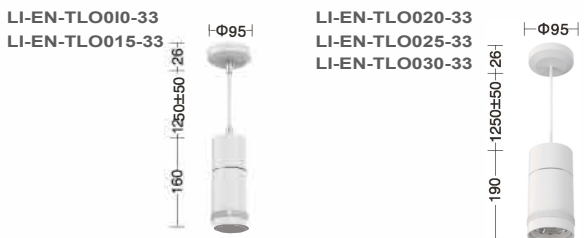

Suspending