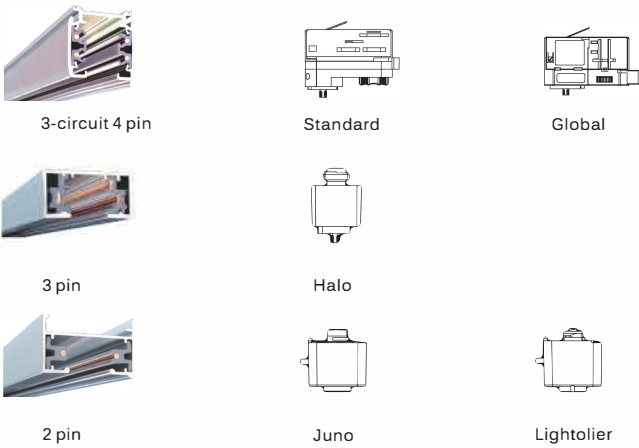

LI-EN-TLO010/015/020/025/030-31: Premium version.
LI-EN-TLO010/015/020/025/030-32: Surface-mounted.
LI-EN-TLO010/015/020/025/030-33: Suspanding.
LI-EN-TLO010/015/020/025/030-34: Wall-mounted.

OPTICAL ACCESSORIES

Accessories

LIGHT DISTRIBUTION

INSTALLATION

On Track

Surface-mounted

Suspending

Wall-mounted

PACKAGE