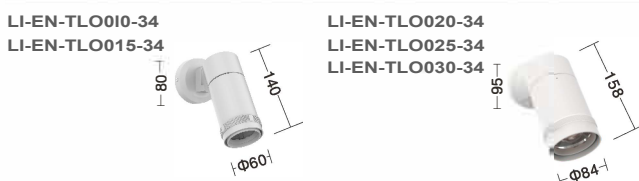

Wall-mounted