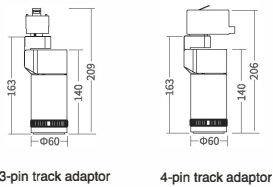

DIMENSION

LI-EN-TLO010-31
LI-EN-TLO015-31

3-pin track adaptor

4-pin track adaptor

LI-EN-TLO020-31
LI-EN-TLO025-31
LI-EN-TLO030-31