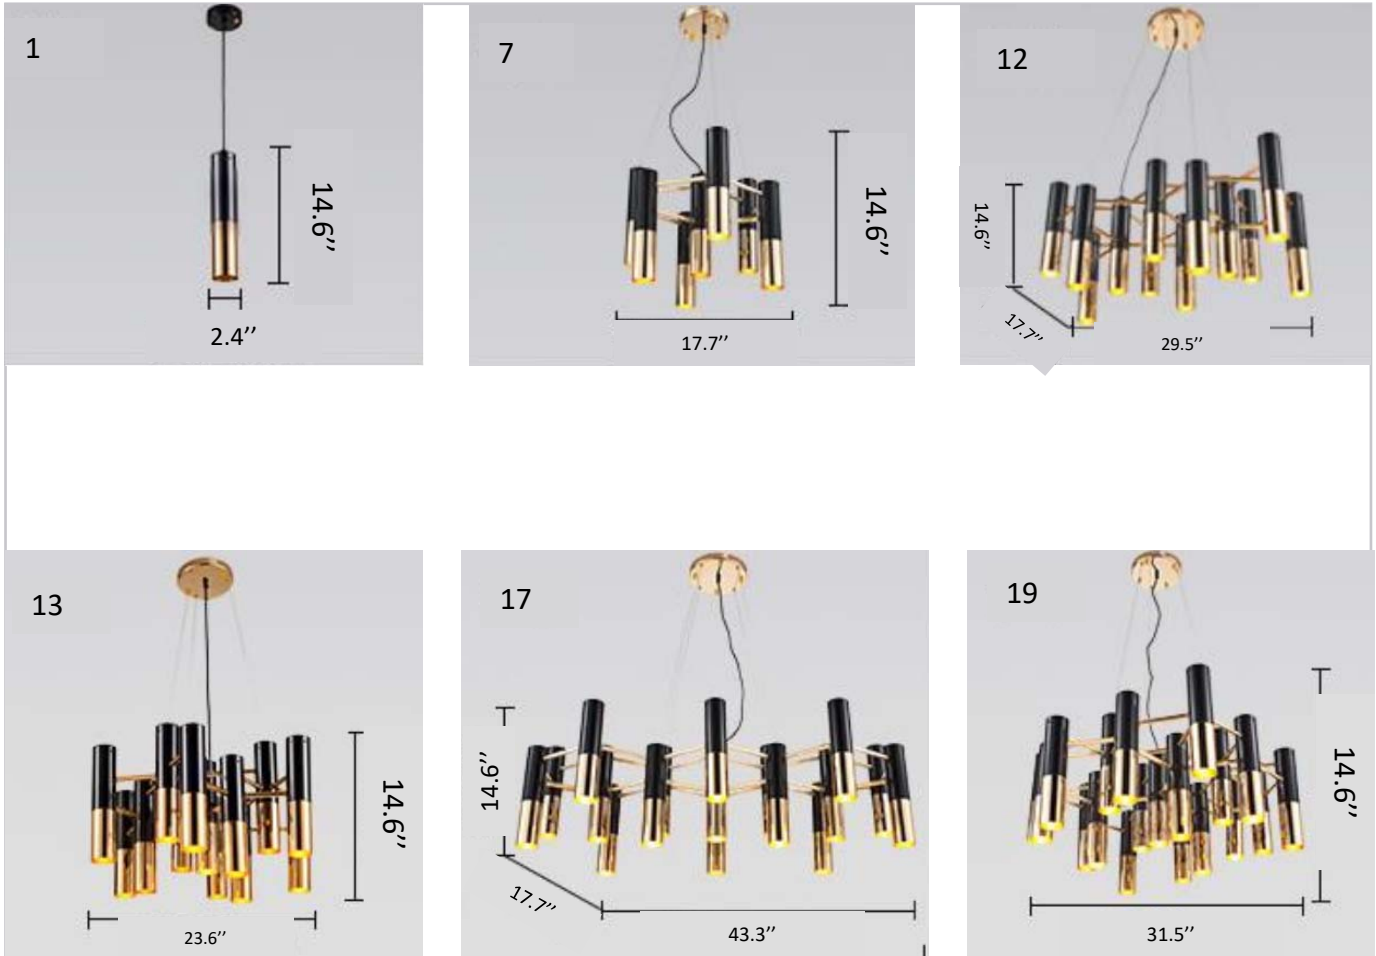

Constellation Pendant

POWERED BY LED INDUSTRIES

Constellation Pendant

Description:

The Constellation Pendant, with its clean lines, dazzling lamp is made from brass and aluminum and features a glossy black and gold-plated finish. It is 15 inches tall, but its steel cord can be customizable, being adjustable up to 39.4 inches. Highly recommended to use with a dimmer switch to cast a smoother light, This modern brass lamp is perfect as chandelier lighting or to be used in an atrium or lobby.

▪ SPECIFICATIONS:

▪ Material:

- Metal and Acrylic

▪ Dimensions: H X W

- 1 Head: 14.6" X 2.4"
- 7 Heads: 14.6" X 17.7"
- 12 Heads: 14.6" X 29.5"
- 13 Heads: 14.6" X 23.6"
- 17 Heads: 14.6" X 43.3"
- 19 Heads: 14.6" X 31.5"

- 5-Year Limited Warranty

POWERED BY LED INDUSTRIES

Constellation Pendant

Nominal Dimensions:

ORDERING INFORMATION

Ordering Example: LI-CPDL-05003-13-27-1-PD-GB

Model	Heads	Watts	Nominal Lumen	CRI	Color Temp (Bulb)	Voltage	Dimmable	Finish
LI-CPDL-05003	1-1	3W	240	>80	27-2700K 30-3000K 35-3500K	1-PoE-N	PD-PoE Dim.	GB-Gold & Black
	7-7	21W	1680					
	12-12	36W	2880					
	13-13	39W	3120					
	17-17	51W	4080					
	19-19	57W	4560					