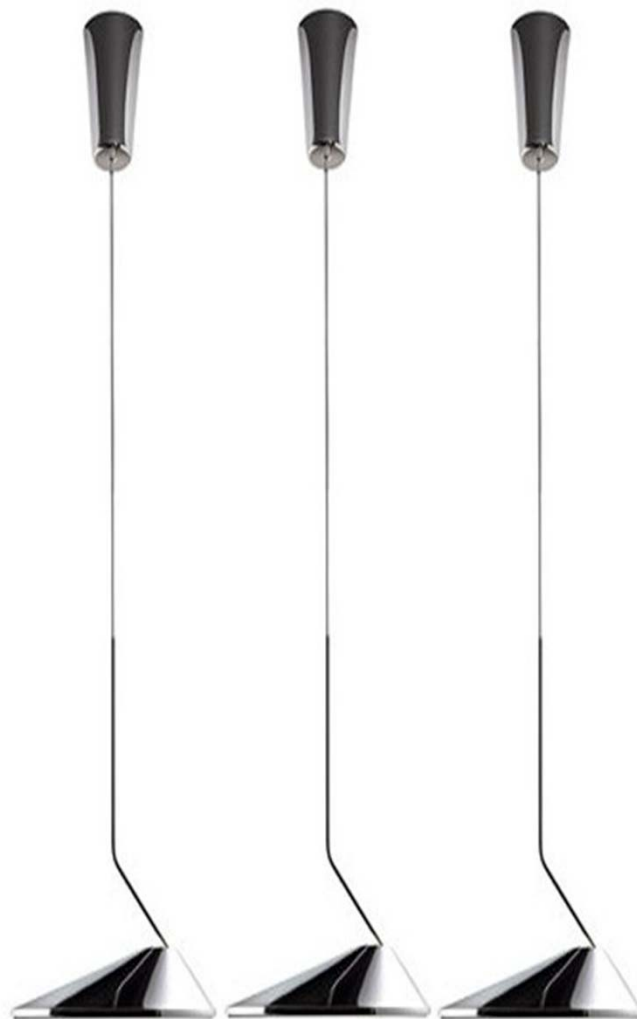

Gamba PENDANT

Description:

The simply crafted Gamba Pendant with its finished metal and adjustable height is distinctive piece. With an unelaborate geomatic styled design this piece is minimalistic in style, sleek in space usage and perfect for modern décor. The Gamba Pendant can be a wonderful addition to any space. It can be an eye-catching center piece or can be an addition to any area without detracting from other pieces.

■ SPECIFICATIONS:

■ Material:

- Iron/Aluminum

■ Dimensions: W X L

- **Single:** 8.66" X 11.42"
- **Triple:** 36.06" X 11.42"
- **Max Total Length:** 78.74"

■ ELECTRICAL:

■ Input Voltage:

- PoE

■ Wattage (W):

- **Single:** 10.5W
- **Triple:** 31.5W

■ LED Lumens/Watt: 100 LM/W

■ Light Source:

- Integrated LED

■ IP Rating: IP 20

■ Controls: Dimming with PoE Driver.

■ LABLES:

- ETL conforms to UL STD 1598; Certified to CAN/CSA STD
- LED light assembly conforms to UL 2108 for remote installation.
- RoHS compliant

■ WARRANTY:

- 5-Year Limited Warranty