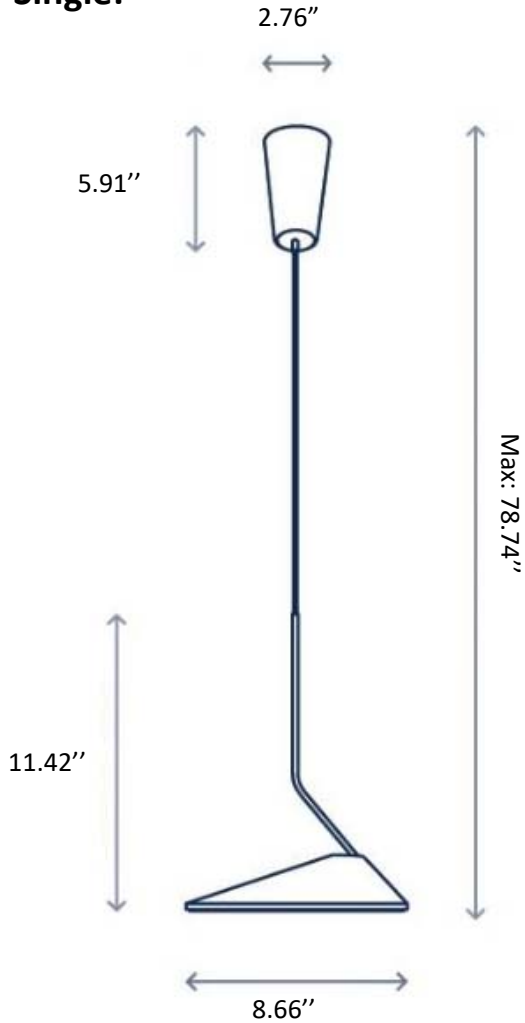

POWERED BY LED INDUSTRIES

Gamba PENDANT

Nominal Dimensions:

Single: