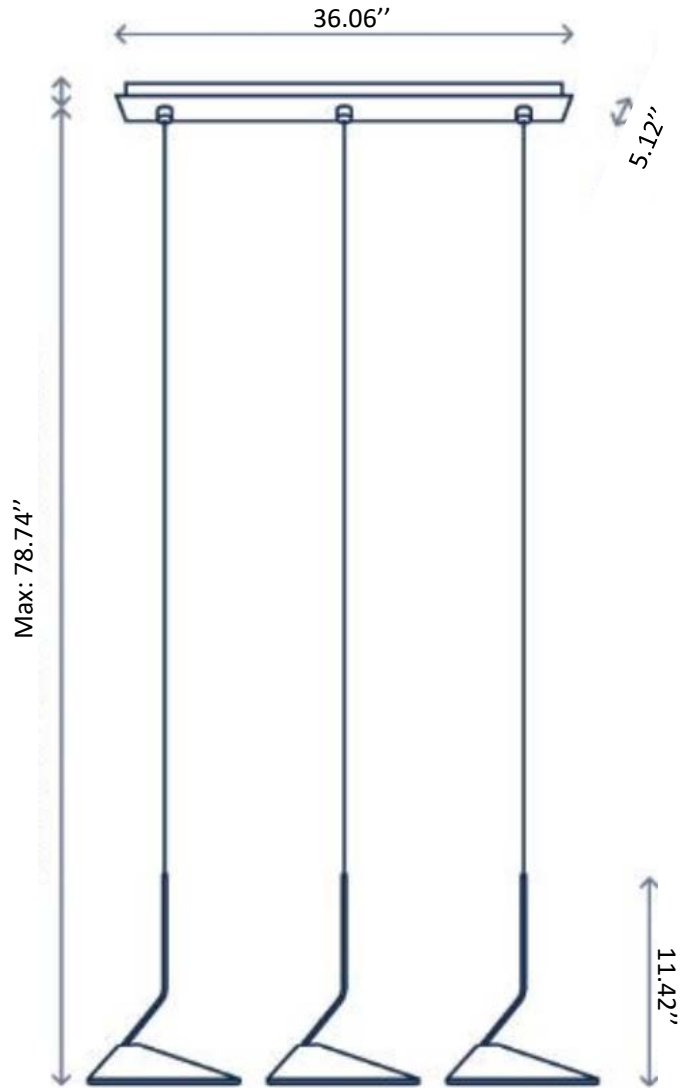

Triple:

ORDERING INFORMATION

Ordering Example: LI-GP0103-30-1-PD-WH

Model	Type	Watts	Nominal Lumen	CRI	Color Temp	Voltage	Dimmable	Outside Finish
LI-GP0103	S-Single	10.5W	1050	>90	27 - 2700K	1-PoE-N	PD-PoE Dim.	WH-White
	T-Triple	31.5W	3150		30 - 3000K			BL-Black
					35 - 3500K			CH-Chrome

LED Industries reserves the right to change specs or exchange fixtures without further notice