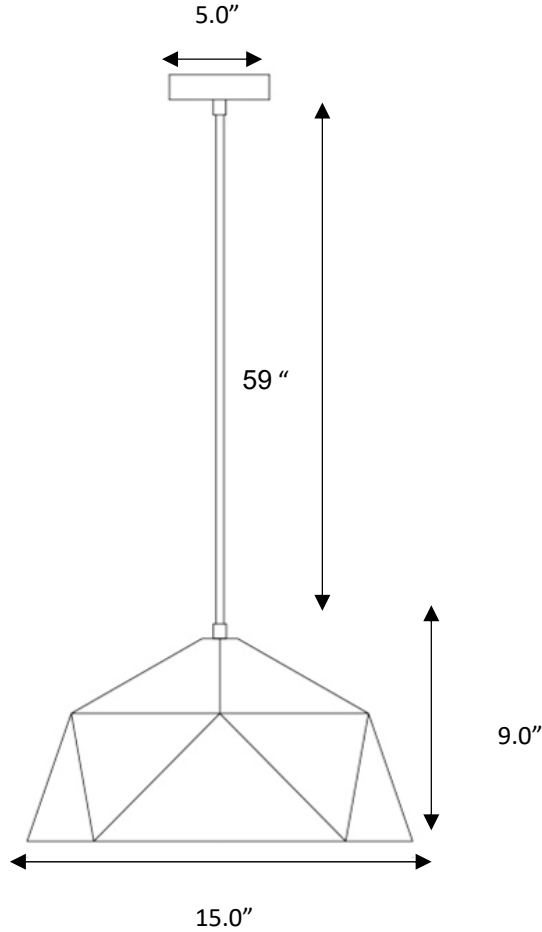

PROJECT:
TYPE:

Geode Pendant

Geode Pendant

Description:

The Geode Pendant is a unique take on contemporary pendants. This light comes with many sides, and looks different from various angles, allowing this to be the center of attention and a beauty by itself. Easily parable with various designs and themes, this becomes a classic designer pendant with an everlasting design. It's unique construction of the inner gold-bronze color and outer avail in black or white allows for this pendant to fit into any type of space.

- **SPECIFICATIONS:**
 - **Material:**
 - Metal
 - **Dimensions: Dia. X H:**
 - 15.0" X 9.0"
- **ELECTRICAL:**
 - **Input Voltage:**
 - PoE
 - **Wattage (W):**
 - **Min:** 5W
 - **Max:** 10W
 - **LED Lumen/Watt:** 100 LM/W
 - **Light Source:** 1 X E26 Lamp
 - **Lamps not Included**
 - **IP Rating:** IP 20
 - **Controls:** Dimming with PoE Driver.
- **LABELS:**
 - ETL conforms to UL STD 1598; Certified to CAN/CSA STD C22.2 No. 250.0
 - LED light assembly conforms to UL 2108 for remote installation.
 - RoHS compliant
- **WARRANTY:**
 - 5-Year Limited Warranty

POWERED BY LED INDUSTRIES

Geode Pendant

Nominal Dimensions:

ORDERING INFORMATION

Ordering Example: LI-GP-10-30-1-PD-BL

Model	Watts (Lamp)	Nominal Lumen (Lamp)	CRI (Lamp)	Color Temp (Lamp)	Voltage	Dimmable	Finish
LI-GP-02WB	5W	400	80	27-2700K	1-PoE-N	PD-PoE Dim.	BL-Black
	10W	800		30-3000K			WH-White
				35-3500K			