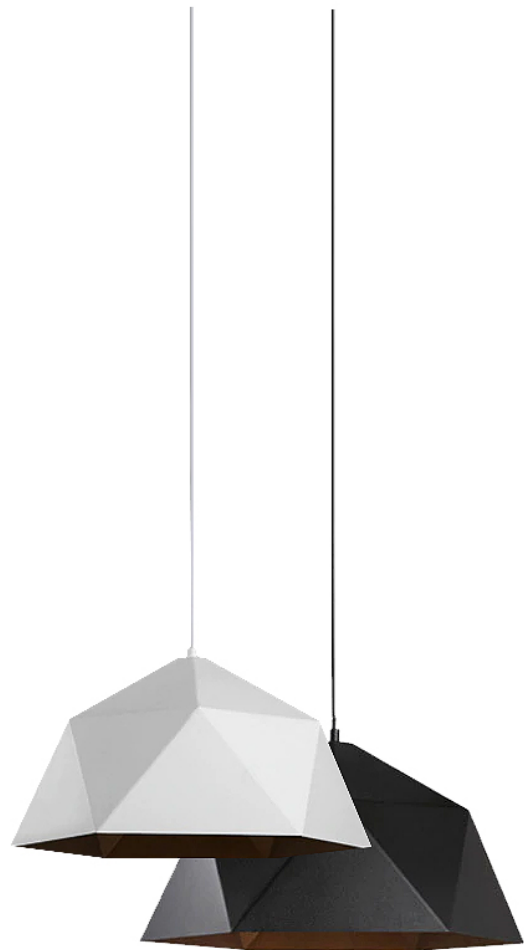

PROJECT:
TYPE:

Geode Pendant

Geode Pendant

Description:

The Geode Pendant is a unique take on contemporary pendants. This light comes with many sides, and looks different from various angles, allowing this to be the center of attention and a beauty by itself. Easily parable with various designs and themes, this becomes a classic designer pendant with an everlasting design. It's unique construction of the inner gold-bronze color and outer avail in black or white allows for this pendant to fit into any type of space.

- **SPECIFICATIONS:**
 - **Material:**
 - Metal
 - **Dimensions: Dia. X H:**
 - 15.0" X 9.0"
- **ELECTRICAL:**
 - **Input Voltage:**
 - PoE
 - **Wattage (W):**
 - **Min:** 5W
 - **Max:** 10W
 - **LED Lumen/Watt:** 100 LM/W
 - **Light Source:** 1 X E26 Lamp
 - **Lamps not Included**
 - **IP Rating:** IP 20
 - **Controls:** Dimming with PoE Driver.
- **LABELS:**
 - ETL conforms to UL STD 1598; Certified to CAN/CSA STD C22.2 No. 250.0
 - LED light assembly conforms to UL 2108 for remote installation.
 - RoHS compliant
- **WARRANTY:**
 - 5-Year Limited Warranty

POWERED BY LED INDUSTRIES

Geode Pendant

Nominal Dimensions:

ORDERING INFORMATION

Ordering Example: LI-GP-10-30-1-PD-BL

Model	Watts (Lamp)	Nominal Lumen (Lamp)	CRI (Lamp)	Color Temp (Lamp)	Voltage	Dimmable	Finish
LI-GP-02WB	5W	400	80	27-2700K	1-PoE-N	PD-PoE Dim.	BL-Black
	10W	800		30-3000K			WH-White
				35-3500K			