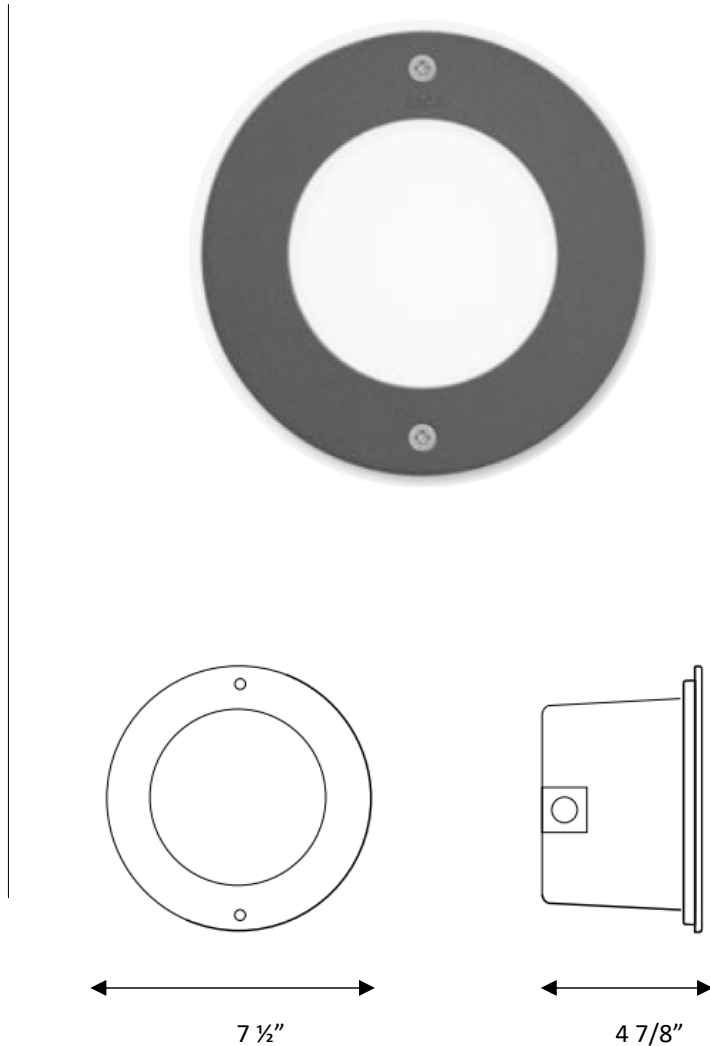

PROJECT:
TYPE:

Recessed Wall Lighting

Description

Recessed wall luminaire with unshielded light distribution. The luminaire has a directing and guiding light effect. The luminance level on the lit surface is lower, but the ambient brightness is greater with increased vertical illuminance.

- **SPECIFICATIONS:**
 - **Material:**
 - Aluminum Alloy
 - **Dimensions:**
 - 7 1/2" x 4 7/8"
- **ELECTRICAL:**
 - **Input Voltage:**
 - PoE
 - **Wattage (W):** 3W
 - **Lumens (L)/Watt (W):** 100 l/w
 - **Light Source:** LED
 - **IP:** IP65
 - **Controls:** Dimming with PoE Driver.
- **LABELS:**
 - ETL conforms to UL STD 1598; Certified to CAN/CSA STD C22.2
 - LED light assembly conforms to UL 2108 for remote installation.
 - RoHS compliant
- **WARRANTY:**
 - 5-Year Limited Warranty

ORDERING INFORMATION

Ordering Example: LI-ERL-3-30-80-40-BL

Model	Watts	Nominal Lumens	CRI	Color Temp	Voltage	Dimmable	Finishes
LI-ERL	3W	300lm	>80	40 - 4000K	1-PoE Node	PD-PoE Dimmable	Black White Silver Bronze