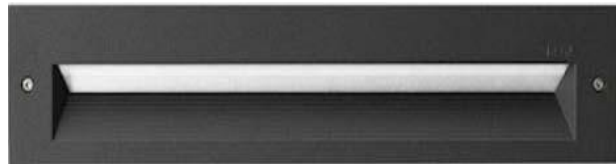

Recessed Wall Lighting

Description

LED recessed wall luminaire with asymmetrical light distribution for the illumination of ground surfaces, building entrances, stairs and footpaths.

SPECIFICATIONS:

Material:

- Aluminum

Dimensions:

- L x W x H: 3.54" x 9.8" x 3.86"

ELECTRICAL:

Input Voltage:

- PoE

Wattage (W): 12W

Lumens (L)/Watt (W): 100l/w

Light Source: Integrated LED

IP: IP65

Controls: Dimming with Poe Driver.

LABELS:

- ETL conforms to UL STD 1598; Certified to CAN/CSA STD C22.2

- LED light assembly conforms to UL 2108 for remote installation.

- RoHS compliant

WARRANTY:

- 5-Year Limited Warranty

Fully enclosed luminaire with installation housing ensures seamless integration and weathertight operation.