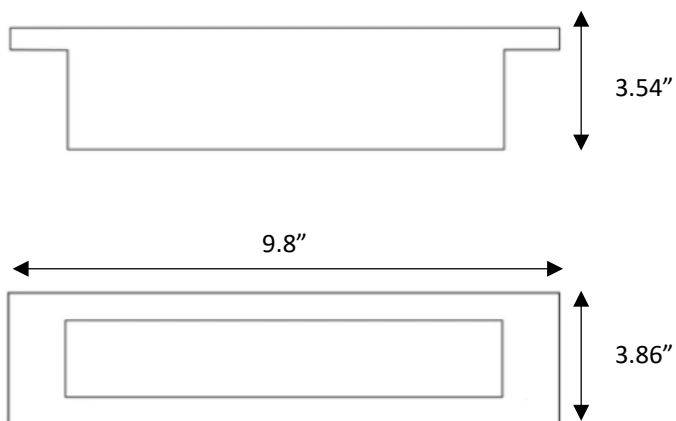

Recess Wall Lighting

DIMENSIONS:

ORDERING INFORMATION

Ordering Example: LI-YJ13306-30-BL

Model	Watts	Nominal Lumens	CRI	Color Temp	Voltage	Dimmable	Finishes
LI-YJ13306	12W	1200lm	>80	30 - 3000K 35 - 3500K 40 - 4000K	1-PoE Node	PD-PoE Dimmable	Black White Silver Bronze