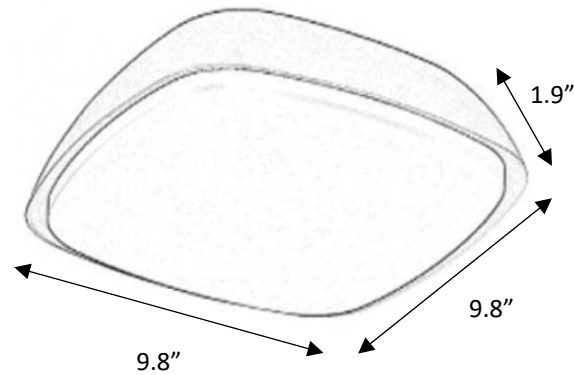

## Square Surface Mount OUTDOOR FIXTURE

### Description:

Wall luminaire with unshielded light . The luminaire has a directing and guiding light effect. The luminance level on the lit surface is lower, but the ambient brightness is greater with increased vertical illuminance. This minimalistic luminaire can be used in commercial and residential application. Has durable construction with polycarbonate lens.

- **SPECIFICATIONS:**
  - **Material:**
    - Metal and Polycarbonate Lens
  - **Dimensions:**
    - W 9.8" x L 9.8" x H 1.9"
- **ELECTRICAL:**
  - **Input Voltage:**
    - PoE
  - **Wattage (W):** 10W
  - **Light Source:** Integrated LED
  - **LED Lumens (L)/Watt (W):** 100 l/w
  - **IP:** IP65
  - **Controls:** Dimming with PoE Driver
- **LABELS:**
  - ETL conforms to UL STD 1598; Certified to CAN/CSA STD C22.2
  - LED light assembly conforms to UL 2108 for remote installation.
  - RoHS compliant
- **WARRANTY:**
  - 5-Year Limited Warranty