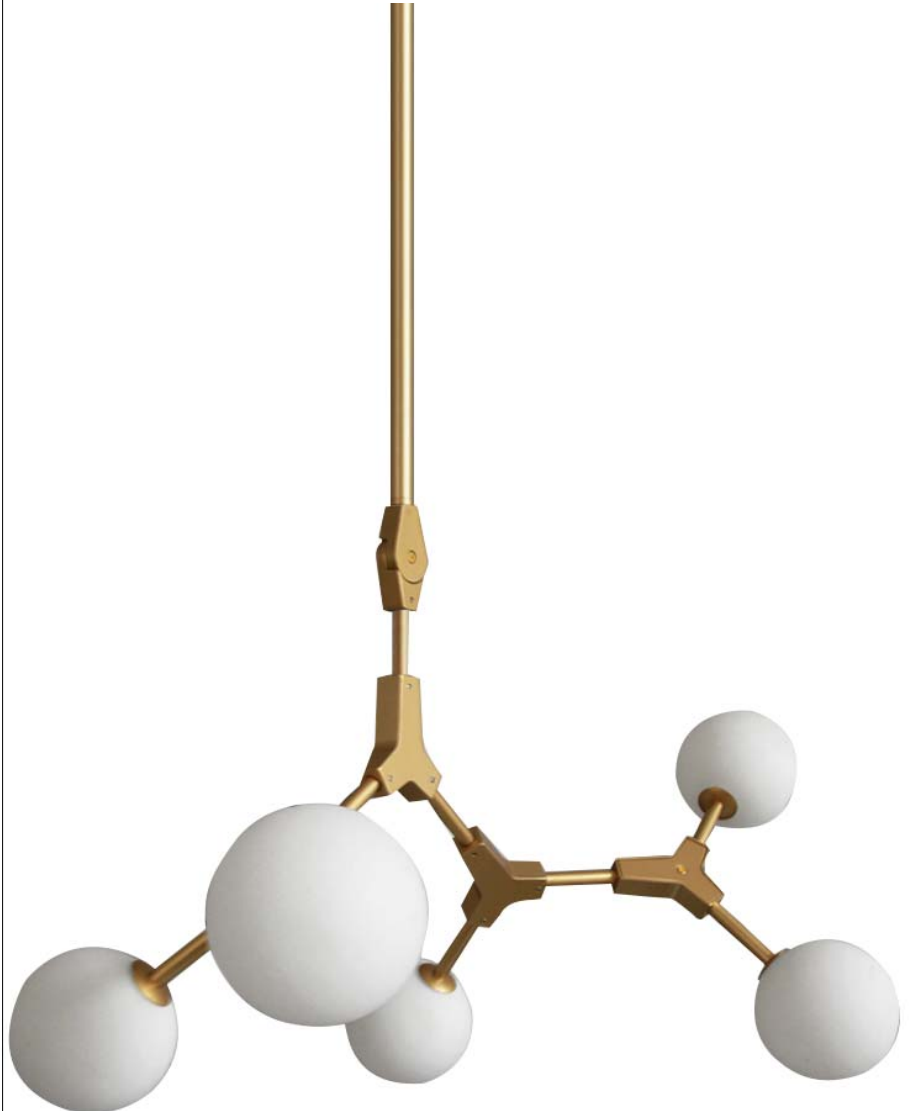

POWERED BY LED INDUSTRIES

Reindeer Ball Pendant

Description:

This Reindeer Pendant comes in two forms, the second of which is detailed below. With the golden finish and glass balls, this chandelier pendant can be used in a variety of indoor locations. The soft ambient light omitted from the fixture calls for a comfy, yet classic setting and the articulated joints allow the glass to be arranged in a multitude of ways, allowing for different experiences with each new arrangement. The glass balls bring on a more modern lighting experience and makes the setting even more stylish.

■ SPECIFICATIONS:

■ Material:

- Metal and Acrylic

■ Dimensions:

- Fixture Length: 39.67"

■ ELECTRICAL:

■ Input Voltage:

- PoE

■ Wattage (W):

- 3 Head: 9W
- 4 Head: 12W
- 5 Head: 15W
- 6 Head: 18W
- 7 Head: 21W
- 8 Head: 24W

■ LED Lumen/Watt: 100 LM/W

■ Light Source: N X 3W G9 LED Lamps

■ Lamps not Included

■ IP Rating: IP 20

■ Controls: Dimming with PoE Driver.

■ LABELS:

- ETL conforms to UL STD 1598; Certified to CAN/CSA STD C22.2 No. 250.0

- LED light assembly conforms to UL 2108 for remote installation.

- RoHS compliant

■ WARRANTY:

- 5-Year Limited Warranty