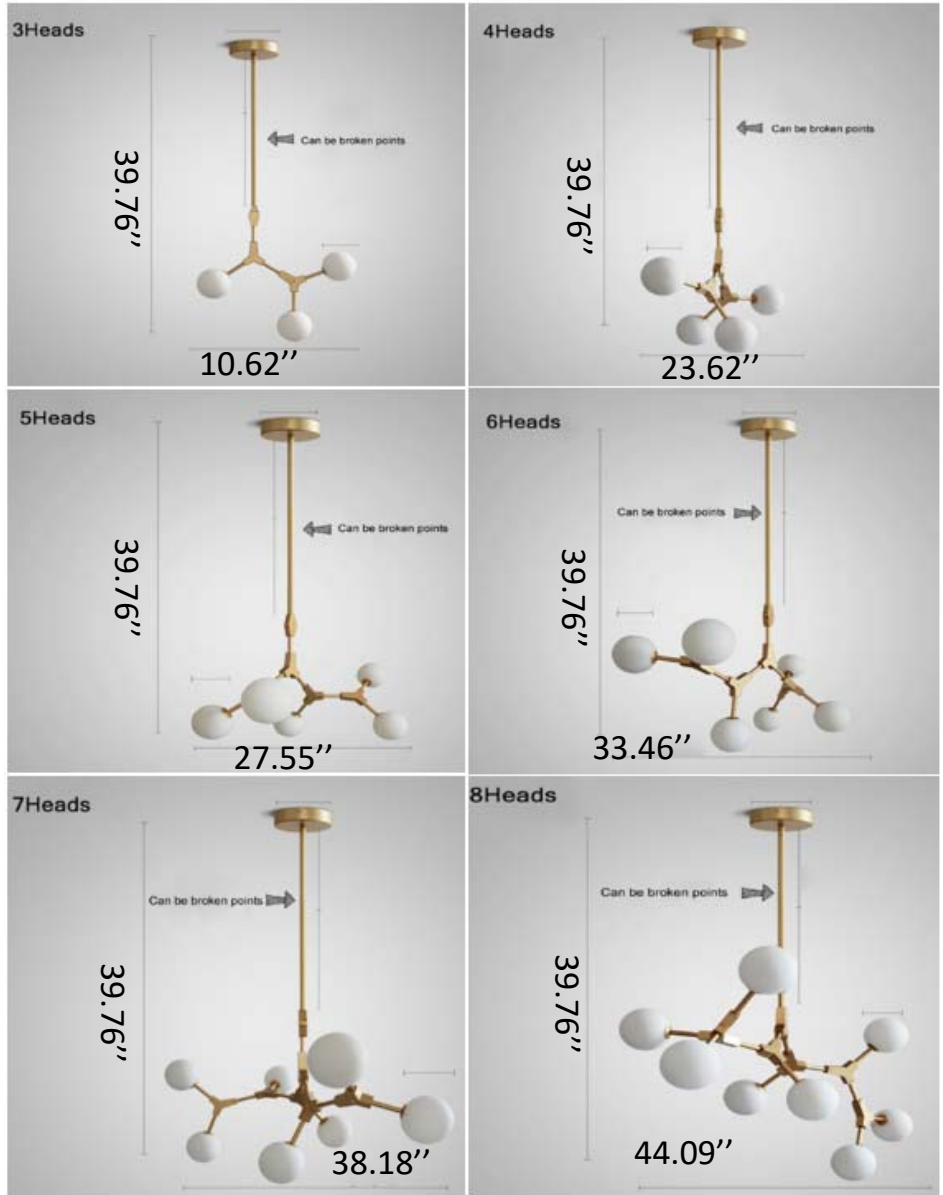

POWERED BY LED INDUSTRIES

PROJECT:

TYPE:

Reindeer Ball Pendant

POWERED BY LED INDUSTRIES

Reindeer Ball Pendant

Description:

This Reindeer Pendant comes in two forms, the second of which is detailed below. With the golden finish and glass balls, this chandelier pendant can be used in a variety of indoor locations. The soft ambient light omitted from the fixture calls for a comfy, yet classic setting and the articulated joints allow the glass to be arranged in a multitude of ways, allowing for different experiences with each new arrangement. The glass balls bring on a more modern lighting experience and makes the setting even more stylish.

■ SPECIFICATIONS:

■ Material:

- Metal and Acrylic

■ Dimensions:

- Fixture Length: 39.67"

■ ELECTRICAL:

■ Input Voltage:

- PoE

■ Wattage (W):

- 3 Head: 9W
- 4 Head: 12W
- 5 Head: 15W
- 6 Head: 18W
- 7 Head: 21W
- 8 Head: 24W

■ LED Lumen/Watt: 100 LM/W

■ Light Source: N X 3W G9 LED Lamps

■ Lamps not Included

■ IP Rating: IP 20

■ Controls: Dimming with PoE Driver.

Reindeer Ball Pendant

Dimensions:

ORDERING INFORMATION

Ordering Example: LI-RPDL-4RX-5-27-1-PD-GL

Model	Heads	Watts	Nominal Lumen	CRI	Color Temp	Voltage	Dimmable	Finish
LI-RBPDL	3-3 Heads	9W	720	> 80	27-2700K 30-3000K 35-3500K	1-PoE-N	PD-PoE Dim.	MB-Matte Black BB-Brushed Brass GL-Gold CU-Custom
	4-4 Heads	12W	960					
	5-5 Heads	15W	1200					
	6-6 Heads	18W	1440					
	7-7 Heads	21W	1680					
	8-8 Heads	24W	1920					