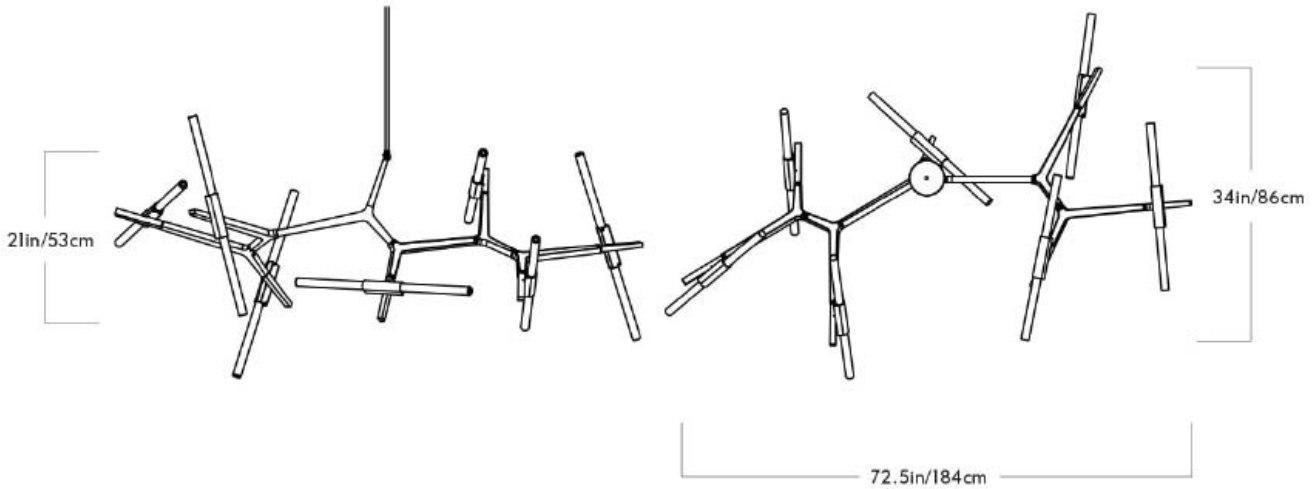

▪ SPECIFICATIONS:

▪ Material:

- Metal and Acrylic

▪ Dimensions: L X W X H

- 72.5" X 34" X 21"

▪ ELECTRICAL:

▪ Input Voltage:

- PoE

Reindeer Tube Pendant

Dimensions:

Features:

- The pendant's glowing, glass tubes were inspired by the light's origins as a candelabra
- Made of the highest quality metal and glass that is durable and attractive - electroplated metal with thick glass
- A stunning feature piece for your contemporary spaces
- 14 glass tubes that can be adjusted to suit your needs - both stylish and functional
- Soft white glass cylinders encase the warm and ambient light source
- Contemporary in style, supremely versatile in nature
- When completely vertical, the pendant looks formal and church-like, once the angles change it becomes more whimsical.
- Takes 14 x 3W LED G9 Globe (excluded) - long lasting and super easy to replace (instruction manual included)
- Has a round canopy in their respective colors
- Looks great on its own or in a set of 2 or even 3 for super spectacular display
- Photos are of the actual product being sold