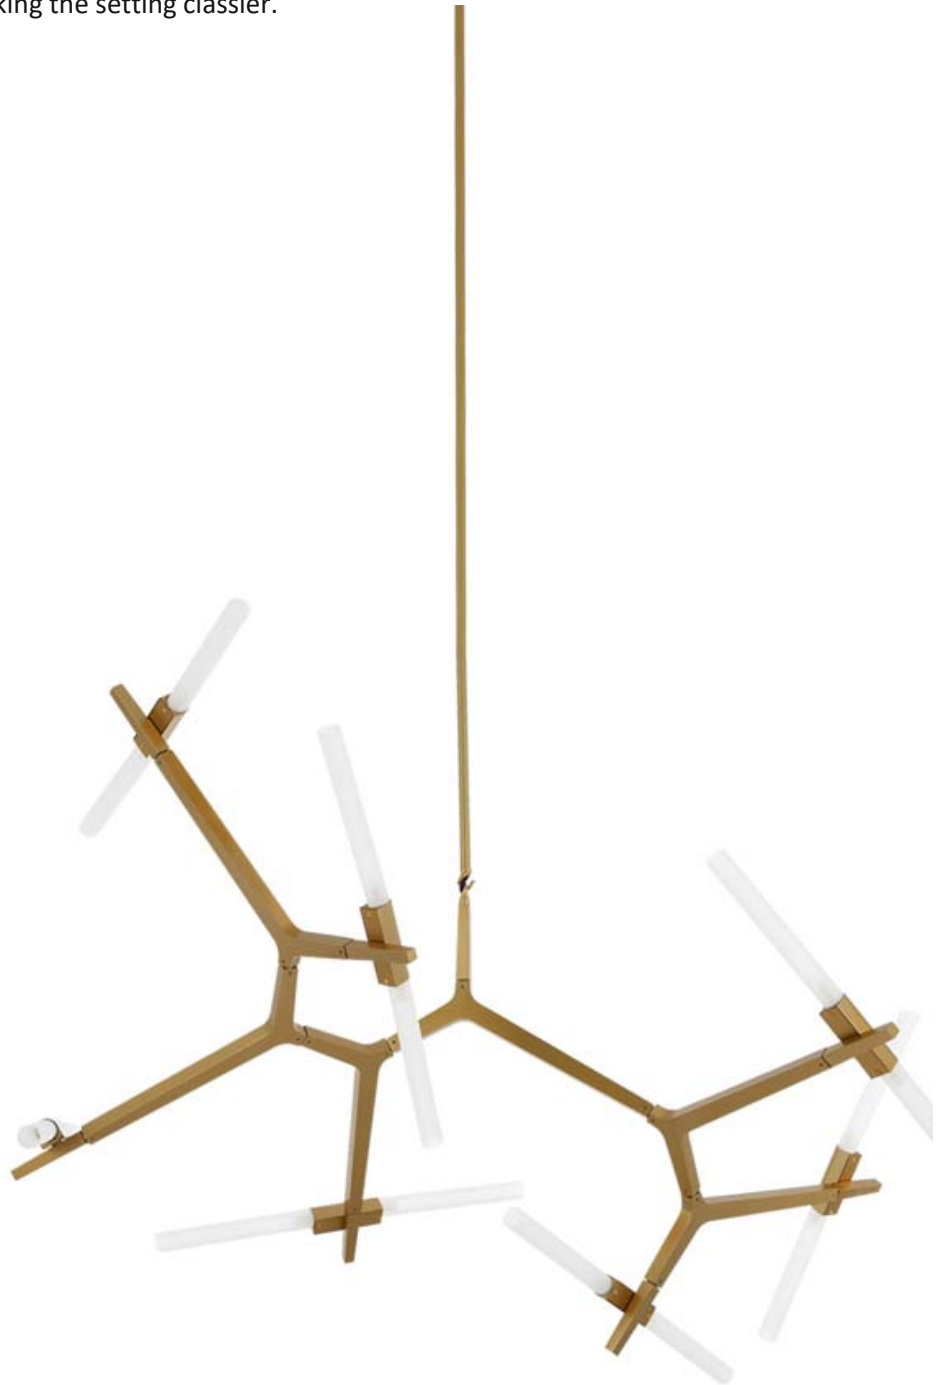

POWERED BY LED INDUSTRIES

Reindeer Tube Pendant

Description:

This Reindeer Pendant comes in two forms, the first of which is detailed below. With the golden finish and glass tubes, this chandelier pendant can be used in a variety of indoor locations. The soft ambient light omitted from the fixture calls for a comfy, yet sophisticated setting and the articulated joints allow the glass to be arranged in a multitude of ways, allowing for different experiences with each new arrangement. The glass tubes add for a more elegant lighting experience, making the setting classier.

▪ SPECIFICATIONS:

▪ Material:

- Metal and Acrylic

▪ Dimensions: L X W X H

- 72.5" X 34" X 21"

▪ ELECTRICAL:

▪ Input Voltage:

- PoE

▪ Wattage (W):

- 42W

▪ LED Lumen/Watt: 100 LM/W

▪ Light Source: 14 X 3W G9 LED Lamps

▪ Lamps not Included

▪ IP Rating: IP 20

▪ Controls: Dimming with PoE Driver.

▪ LABELS:

- ETL conforms to UL STD 1598; Certified to CAN/CSA STD C22.2 No. 250.0

- LED light assembly conforms to UL 2108 for remote installation.

- RoHS compliant

▪ WARRANTY:

- 5-Year Limited Warranty