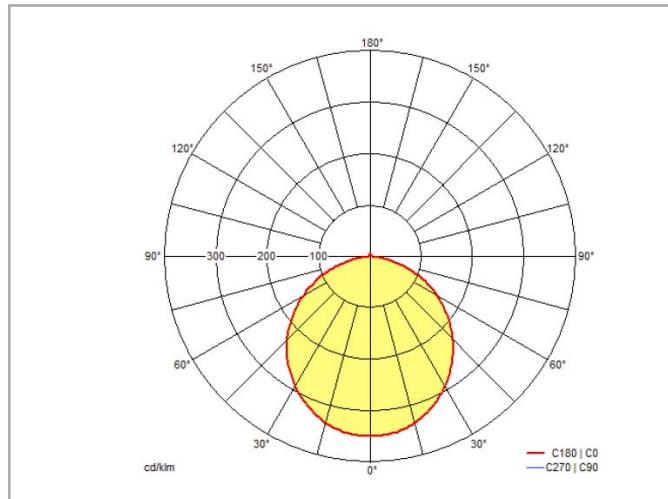

■ WARRANTY:

- 5-Year Limited Warranty

POWERED BY LED INDUSTRIES

Ring Pendant

Nominal Dimensions:

Polar Graph:

ORDERING INFORMATION

Ordering Example: LI-RPDL-3RX-M-27-1-PD-GL

Model	Nominal Size	Watts (Lamp)	Nominal Lumen (Lamp)	CRI (Lamp)	Color Temp (Lamp)	Voltage	Dimmable	Finish
LI-RPDL-3RX	S-24"	25W	2000	> 80	27-2700K	1-PoE-N	PD-PoE Dim.	BL-Black
	M-36"	36W	2880		30-3000K			WH-White
	L-48"	45W	3600		35-3500K			GL-Gold
								CU-Custom