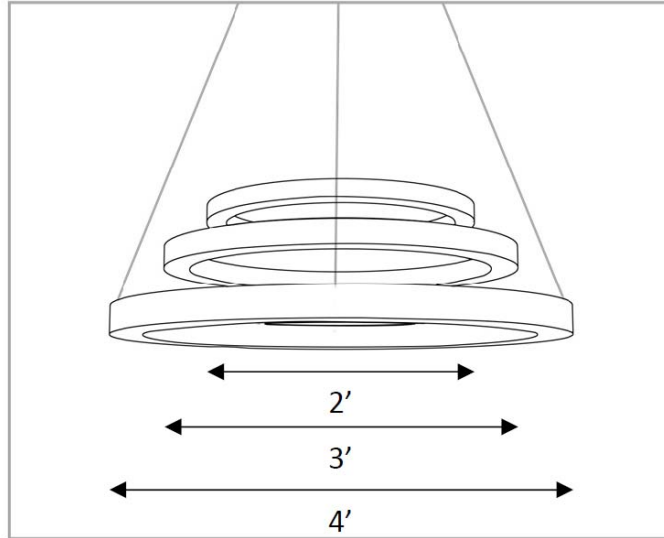

■ SPECIFICATIONS:

■ Material:

- Metal and Acrylic

■ Dimensions: Dia.

- Small: 24"
- Medium: 36"
- Large: 48"

■ ELECTRICAL:

■ Input Voltage:

- PoE

■ WARRANTY:

- 5-Year Limited Warranty

POWERED BY LED INDUSTRIES

Ring Pendant

Nominal Dimensions:

Polar Graph:

ORDERING INFORMATION

Ordering Example: LI-RPDL-3RX-M-27-1-PD-GL