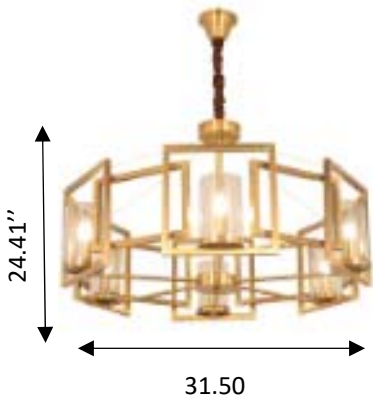

#### ▪ **Dimensions: Dia. X H:**

- **6-Light:**
  - 31.50" X 24.41"
- **8-Light:**
  - 39.37" X 24.51"

### Nominal Dimensions:

Model	Size (in)	Bulb	COLOR
6 Light	31.50 x 24.41	6 X E12	Gold

Model	Size (in)	Bulb	COLOR
8 Light	39.37 x 24.51	8 X E12	Gold