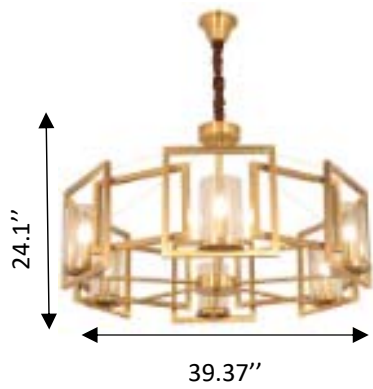

#### ▪ **Dimensions: Dia. X H:**

- **6-Light:**
  - 31.50" X 24.41"
- **8-Light:**
  - 39.37" X 24.51"

### Nominal Dimensions:

Model	Size (in)	Bulb	COLOR
6 Light	31.50 x 24.41	6 X E12	Gold

Model	Size (in)	Bulb	COLOR
8 Light	39.37 x 24.51	8 X E12	Gold