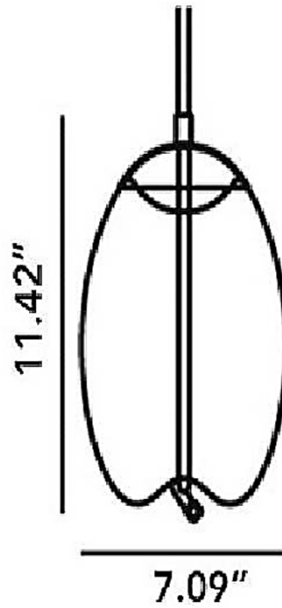

SPECIFICATIONS:

- **Material:**
 - Metal & Glass
- **Dimensions: W X L:**
- **Rectangular:** 7.09" X 11.02" | 11.81" X 18.38"
- **Oblong:** 1.09" X 11.42" | 11.81" X 19.29"
- **Flat:** 11.81" X 5.71" | 19.68" X 9.64"
- **Round:** 19.68" X 19.68"

Vetro Sospeso PENDANTS

Nominal Dimensions:

Rectangular:

Ø 7.9"

Oblong:

Flat:

Ø 7.9"

Vetro Sospeso PENDANTS

Nominal Dimensions:

Round:

ORDERING INFORMATION

Ordering Example: LI-VSP-19966P-FL-M-27-1-PD-CL-CB

Model	Shape	Size	Watts	Nominal Lumen	CRI	Color Temp	Voltage	Dimmable	Glass Type	Metal Finish
LI-VSP-19966P	RE-Rect.	S M	13W	1040	>80	27 - 2700K	1-PoE-N	PD-PoE Dim.	CL-Clear	CB-Chrome Black
	OB-Obl.	S M	7W	560		30 - 3000K			OP-Opal	MB-Matte Black
	FL-Flat	S M	10W 13W	800 1040		35 - 3500K			SB-Smoke Brown	SS-Stainless Steel
	RO-Rou.	Stand.	10W 15W	800 1200		SG-Smoke Grey			BR-Brass	