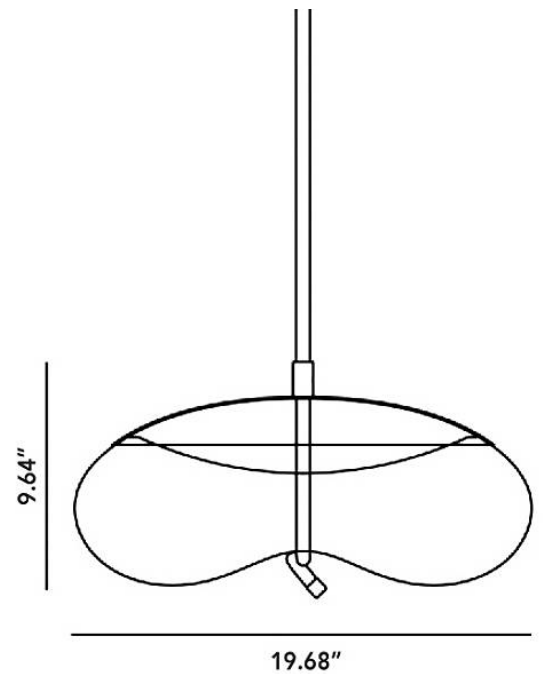

SPECIFICATIONS:

- **Material:**
 - Metal & Glass
- **Dimensions: W X L:**
- **Rectangular:** 7.09" X 11.02" | 11.81" X 18.38"
- **Oblong:** 1.09" X 11.42" | 11.81" X 19.29"
- **Flat:** 11.81" X 5.71" | 19.68" X 9.64"
- **Round:** 19.68" X 19.68"

Vetro Sospeso PENDANTS

Nominal Dimensions:

Rectangular:

Ø 7.9"

Oblong:

Flat:

Ø 7.9"

Vetro Sospeso PENDANTS

Nominal Dimensions:

Round:

ORDERING INFORMATION

Ordering Example: LI-VSP-19966P-FL-M-27-1-PD-CL-CB

Model	Shape	Size	Watts	Nominal Lumen	CRI	Color Temp	Voltage	Dimmable	Glass Type	Metal Finish
LI-VSP-19966P	RE-Rect.	S M	13W	1040	>80	27 - 2700K	1-PoE-N	PD-PoE Dim.	CL-Clear	CB-Chrome Black
	OB-Obl.	S M	7W	560		30 - 3000K			OP-Opal	MB-Matte Black
	FL-Flat	S M	10W 13W	800 1040		35 - 3500K			SB-Smoke Brown	SS-Stainless Steel
	RO-Rou.	Stand.	10W 15W	800 1200		SG-Smoke Grey			BR-Brass	