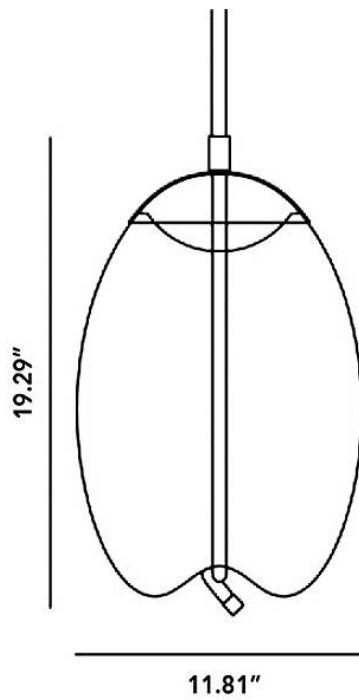

SPECIFICATIONS:

- **Material:**
 - Metal & Glass
- **Dimensions: W X L:**
- **Rectangular:** 7.09" X 11.02" | 11.81" X 18.38"
- **Oblong:** 1.09" X 11.42" | 11.81" X 19.29"
- **Flat:** 11.81" X 5.71" | 19.68" X 9.64"
- **Round:** 19.68" X 19.68"

Vetro Sospeso PENDANTS

Nominal Dimensions:

Rectangular:

Ø 7.9"

Oblong:

Flat:

Ø 7.9"

Vetro Sospeso PENDANTS

Nominal Dimensions:

Round:

ORDERING INFORMATION

Ordering Example: LI-VSP-19966P-FL-M-27-1-PD-CL-CB

Model	Shape	Size	Watts	Nominal Lumen	CRI	Color Temp	Voltage	Dimmable	Glass Type	Metal Finish
LI-VSP-19966P	RE-Rect.	S M	13W	1040	>80	27 - 2700K	1-PoE-N	PD-PoE Dim.	CL-Clear	CB-Chrome Black
	OB-Obl.	S M	7W	560		30 - 3000K			OP-Opal	MB-Matte Black
	FL-Flat	S M	10W 13W	800 1040		35 - 3500K			SB-Smoke Brown	SS-Stainless Steel
	RO-Rou.	Stand.	10W 15W	800 1200		SG-Smoke Grey			BR-Brass	