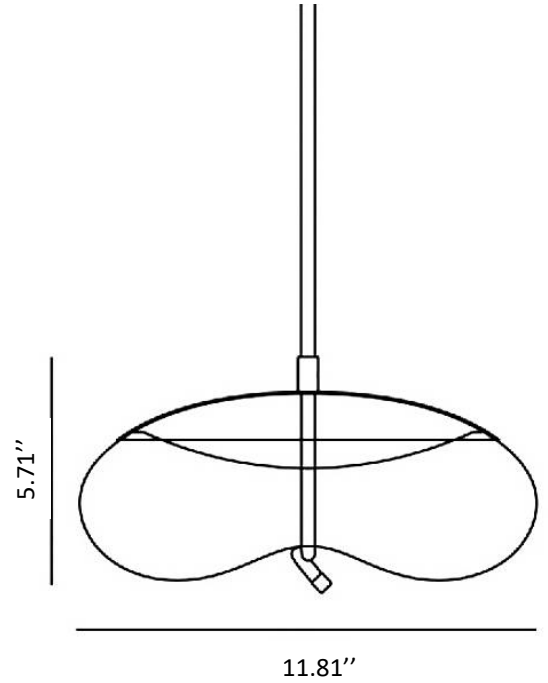

SPECIFICATIONS:

- **Material:**
 - Metal & Glass
- **Dimensions: W X L:**
- **Rectangular:** 7.09" X 11.02" | 11.81" X 18.38"
- **Oblong:** 1.09" X 11.42" | 11.81" X 19.29"
- **Flat:** 11.81" X 5.71" | 19.68" X 9.64"
- **Round:** 19.68" X 19.68"

Vetro Sospeso PENDANTS

Nominal Dimensions:

Rectangular:

Ø 7.9"

Oblong:

Flat:

Ø 7.9"

Vetro Sospeso PENDANTS

Nominal Dimensions:

Round:

ORDERING INFORMATION

Ordering Example: LI-VSP-19966P-FL-M-27-1-PD-CL-CB

Model	Shape	Size	Watts	Nominal Lumen	CRI	Color Temp	Voltage	Dimmable	Glass Type	Metal Finish
LI-VSP-19966P	RE-Rect.	S M	13W	1040	>80	27 - 2700K	1-PoE-N	PD-PoE Dim.	CL-Clear	CB-Chrome Black
	OB-Obl.	S M	7W	560		30 - 3000K			OP-Opal	MB-Matte Black
	FL-Flat	S M	10W 13W	800 1040		35 - 3500K			SB-Smoke Brown	SS-Stainless Steel
	RO-Rou.	Stand.	10W 15W	800 1200		SG-Smoke Grey			BR-Brass	