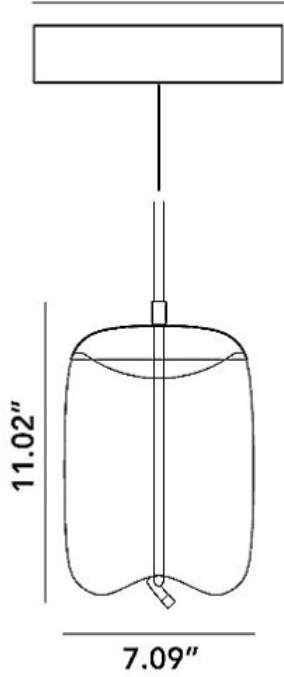

SPECIFICATIONS:

- **Material:**
 - Metal & Glass
- **Dimensions: W X L:**
- **Rectangular:** 7.09" X 11.02" | 11.81" X 18.38"
- **Oblong:** 1.09" X 11.42" | 11.81" X 19.29"
- **Flat:** 11.81" X 5.71" | 19.68" X 9.64"
- **Round:** 19.68" X 19.68"

ELECTRICAL:

- **Input Voltage:**
 - PoE
- **Wattage (W):**
 - **Rect.:** 13W
 - **Obl.:** 7W
 - **Flat:** 10W | 13W
 - **Rou.:** 10W | 15W
- **LED Lumens/Watt:** 100 LM/W
- **Light Source:**
 - Integrated LED
- **IP Rating:** IP 20
- **Controls:** Dimming with PoE Driver.

Vetro Sospeso PENDANTS

Nominal Dimensions:

Rectangular:

Ø 7.9"

Oblong:

Flat:

Ø 7.9"

Vetro Sospeso PENDANTS

Nominal Dimensions:

Round:

ORDERING INFORMATION

Ordering Example: LI-VSP-19966P-FL-M-27-1-PD-CL-CB

Model	Shape	Size	Watts	Nominal Lumen	CRI	Color Temp	Voltage	Dimmable	Glass Type	Metal Finish
LI-VSP-19966P	RE-Rect.	S M	13W	1040	>80	27 - 2700K	1-PoE-N	PD-PoE Dim.	CL-Clear	CB-Chrome Black
	OB-Obl.	S M	7W	560		30 - 3000K			OP-Opal	MB-Matte Black
	FL-Flat	S M	10W 13W	800 1040		35 - 3500K			SB-Smoke Brown	SS-Stainless Steel
	RO-Rou.	Stand.	10W 15W	800 1200		SG-Smoke Grey			BR-Brass	