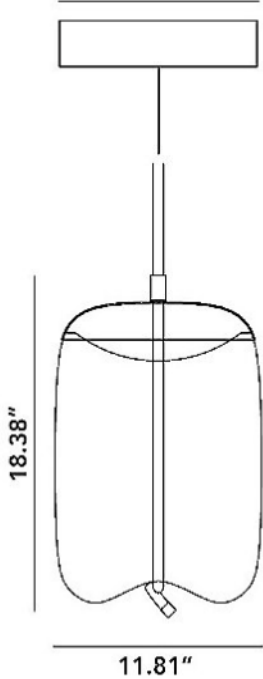

SPECIFICATIONS:

- **Material:**
 - Metal & Glass
- **Dimensions: W X L:**
- **Rectangular:** 7.09" X 11.02" | 11.81" X 18.38"
- **Oblong:** 1.09" X 11.42" | 11.81" X 19.29"
- **Flat:** 11.81" X 5.71" | 19.68" X 9.64"
- **Round:** 19.68" X 19.68"

Vetro Sospeso PENDANTS

Nominal Dimensions:

Rectangular:

Ø 7.9"

Oblong:

Flat:

Ø 7.9"

Vetro Sospeso PENDANTS

Nominal Dimensions:

Round:

ORDERING INFORMATION

Ordering Example: LI-VSP-19966P-FL-M-27-1-PD-CL-CB

Model	Shape	Size	Watts	Nominal Lumen	CRI	Color Temp	Voltage	Dimmable	Glass Type	Metal Finish
LI-VSP-19966P	RE-Rect.	S M	13W	1040	>80	27 - 2700K	1-PoE-N	PD-PoE Dim.	CL-Clear	CB-Chrome Black
	OB-Obl.	S M	7W	560		30 - 3000K			OP-Opal	MB-Matte Black
	FL-Flat	S M	10W 13W	800 1040		35 - 3500K			SB-Smoke Brown	SS-Stainless Steel
	RO-Rou.	Stand.	10W 15W	800 1200		SG-Smoke Grey			BR-Brass	