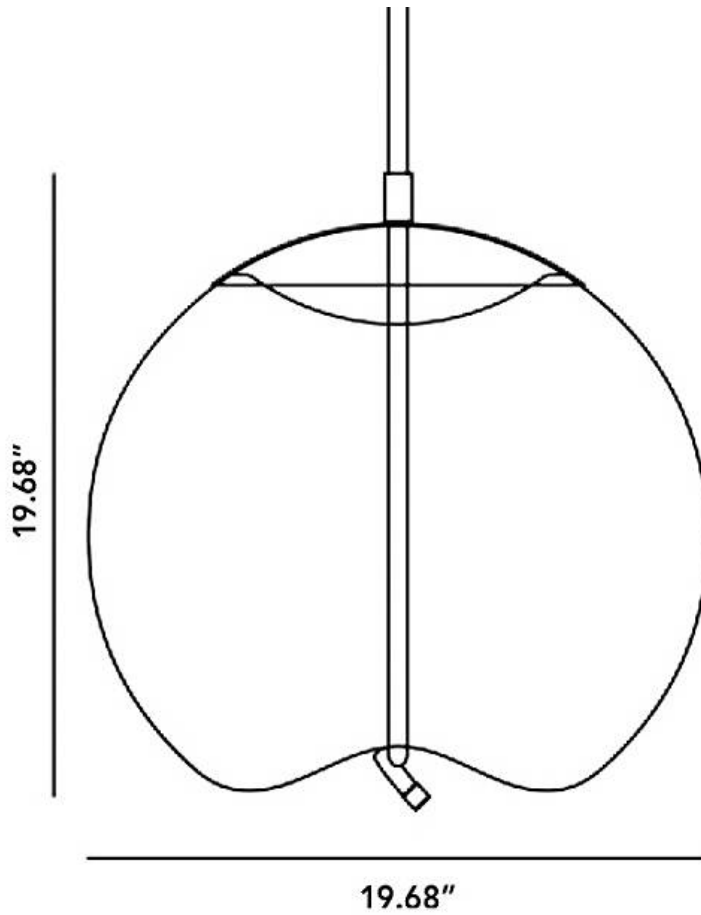

SPECIFICATIONS:

- **Material:**
 - Metal & Glass
- **Dimensions: W X L:**
- **Rectangular:** 7.09" X 11.02" | 11.81" X 18.38"
- **Oblong:** 1.09" X 11.42" | 11.81" X 19.29"
- **Flat:** 11.81" X 5.71" | 19.68" X 9.64"
- **Round:** 19.68" X 19.68"

Vetro Sospeso PENDANTS

Nominal Dimensions:

Rectangular:

Ø 7.9"

Oblong:

Flat:

Ø 7.9"

Vetro Sospeso PENDANTS

Nominal Dimensions:

Round:

ORDERING INFORMATION

Ordering Example: LI-VSP-19966P-FL-M-27-1-PD-CL-CB

Model	Shape	Size	Watts	Nominal Lumen	CRI	Color Temp	Voltage	Dimmable	Glass Type	Metal Finish
LI-VSP-19966P	RE-Rect.	S M	13W	1040	>80	27 - 2700K	1-PoE-N	PD-PoE Dim.	CL-Clear	CB-Chrome Black
	OB-Obl.	S M	7W	560		30 - 3000K			OP-Opal	MB-Matte Black
	FL-Flat	S M	10W 13W	800 1040		35 - 3500K			SB-Smoke Brown	SS-Stainless Steel
	RO-Rou.	Stand.	10W 15W	800 1200		SG-Smoke Grey			BR-Brass	