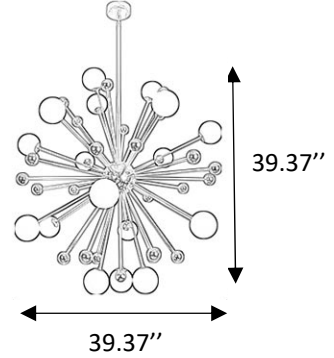

▪ **SPECIFICATIONS:**

▪ **Material:**

- Metal & Glass

▪ **Dimensions: Dia. X H:**

- **11 Heads:** 23.62" X 23.62"
- **13 Heads:** 31.50" X 31.50"
- **18 Heads:** 39.37" X 39.37"

▪ **ELECTRICAL:**

▪ **Input Voltage:**

POWERED BY LED INDUSTRIES

White Fireworks Pendant

Nominal Dimensions:

11 Heads

12 Heads

18 Heads

Model	Size (in)	Bulb
11 Heads	D 23.62 in x H 23.62 in	G9 11 Pcs
12 Heads	D 31.50 in x H 31.50 in	G9 12 Pcs
18 Heads	D 39.37 in x H 39.37 in	G9 18 Pcs

ORDERING INFORMATION

Ordering Example: LI-WFP-03GL-M-30-1-PD-GL

Model	Size	Watts (Lamp)	Nominal Lumen (Lamp)	CRI (Lamp)	Color Temp (Lamp)	Voltage	Dimmable	Finish
LI-WFP-03GL	S-Small	46W	3680		27-2700K	1-PoE-N	PD-PoE Dim.	GL-Gold
	M-Medium	50W	4000	80	30-3000K			
	L-Large	76W	6080		35-3500K			