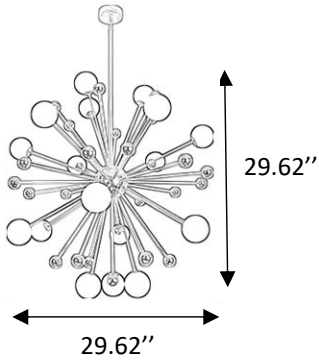

▪ **SPECIFICATIONS:**

▪ **Material:**

- Metal & Glass

▪ **Dimensions: Dia. X H:**

- **11 Heads:** 23.62" X 23.62"
- **13 Heads:** 31.50" X 31.50"
- **18 Heads:** 39.37" X 39.37"

▪ **ELECTRICAL:**

▪ **Input Voltage:**

POWERED BY LED INDUSTRIES

White Fireworks Pendant

Nominal Dimensions:

11 Heads

12 Heads

18 Heads

Model	Size (in)	Bulb
11 Heads	D 23.62 in x H 23.62 in	G9 11 Pcs
12 Heads	D 31.50 in x H 31.50 in	G9 12 Pcs
18 Heads	D 39.37 in x H 39.37 in	G9 18 Pcs

ORDERING INFORMATION

Ordering Example: LI-WFP-03GL-M-30-1-PD-GL

Model	Size	Watts (Lamp)	Nominal Lumen (Lamp)	CRI (Lamp)	Color Temp (Lamp)	Voltage	Dimmable	Finish
LI-WFP-03GL	S-Small	46W	3680		27-2700K	1-PoE-N	PD-PoE Dim.	GL-Gold
	M-Medium	50W	4000	80	30-3000K			
	L-Large	76W	6080		35-3500K			