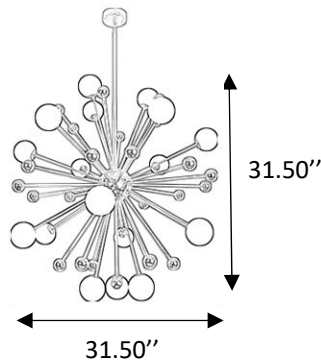

▪ **SPECIFICATIONS:**

▪ **Material:**

- Metal & Glass

▪ **Dimensions: Dia. X H:**

- **11 Heads:** 23.62" X 23.62"
- **13 Heads:** 31.50" X 31.50"
- **18 Heads:** 39.37" X 39.37"

▪ **ELECTRICAL:**

▪ **Input Voltage:**

POWERED BY LED INDUSTRIES

White Fireworks Pendant

Nominal Dimensions:

11 Heads

12 Heads

18 Heads

Model	Size (in)	Bulb
11 Heads	D 23.62 in x H 23.62 in	G9 11 Pcs
12 Heads	D 31.50 in x H 31.50 in	G9 12 Pcs
18 Heads	D 39.37 in x H 39.37 in	G9 18 Pcs

ORDERING INFORMATION

Ordering Example: LI-WFP-03GL-M-30-1-PD-GL

Model	Size	Watts (Lamp)	Nominal Lumen (Lamp)	CRI (Lamp)	Color Temp (Lamp)	Voltage	Dimmable	Finish
LI-WFP-03GL	S-Small	46W	3680		27-2700K	1-PoE-N	PD-PoE Dim.	GL-Gold
	M-Medium	50W	4000	80	30-3000K			
	L-Large	76W	6080		35-3500K			