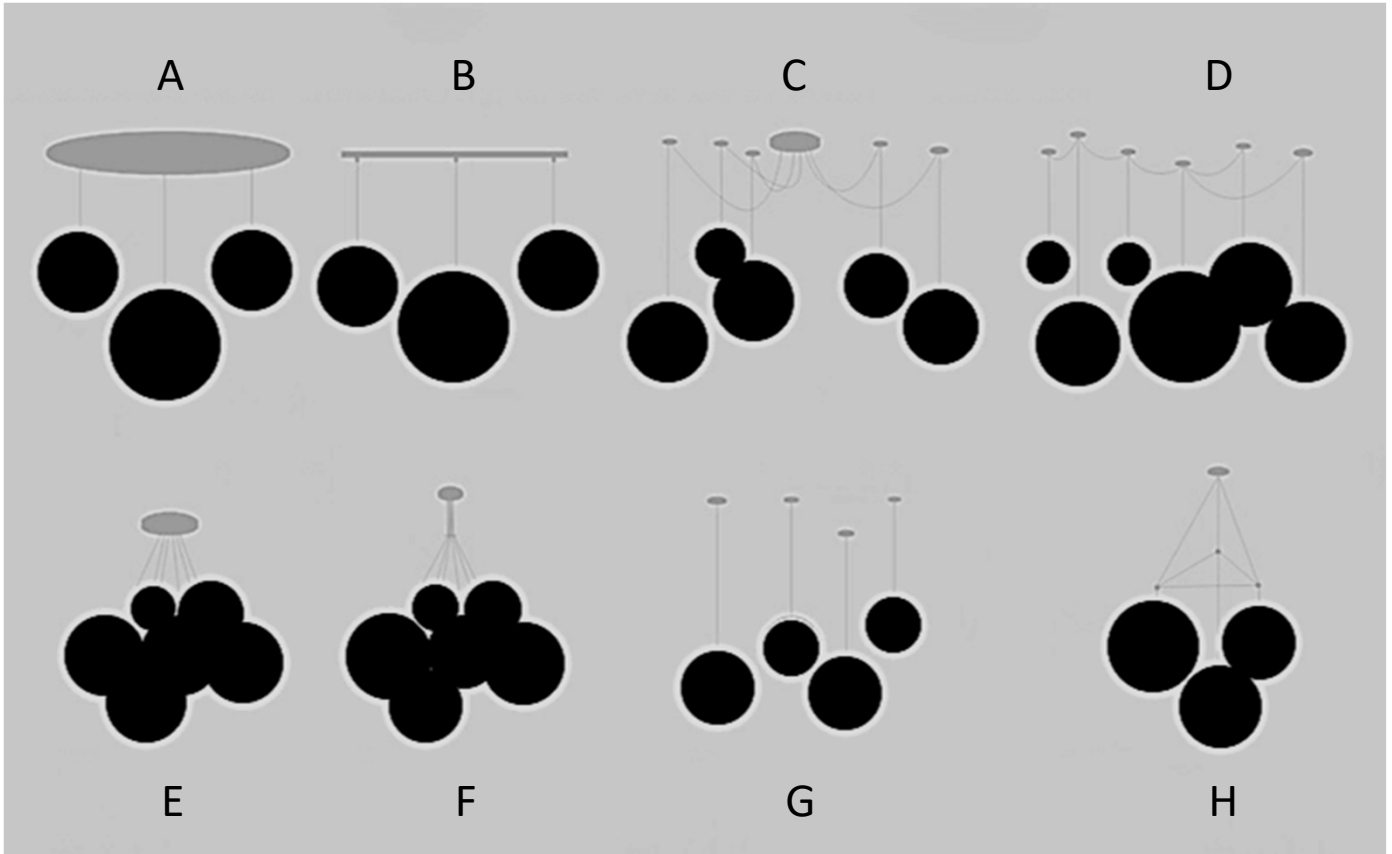

Wicker Pendants

Nominal Dimensions:

Small:

Medium:

Large:

Cord: L 157.48"
 Fixture: H 19.7" X
 Dia. 19.7"
 Maximum Hanging:
 L Adj To 177.18"

Cord: L 157.48 in"
 Fixture: H 31.5" X
 Dia. 31.5"
 Maximum Hanging:
 L Adj To 188.98"

Cord: L 157.48"
 Fixture: H 41.3" X
 Dia. 41.3"
 Maximum Hanging:
 L Adj To 198.78 in

POWERED BY LED INDUSTRIES

Wicker Pendants

Canopy Types:

ORDERING INFORMATION

Ordering Example: LI-WP02WG-L-D-10-30-1-PD-WH