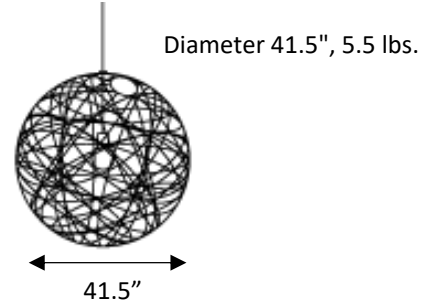

▪ SPECIFICATIONS:

▪ Material:

- Metal & Epoxy-Coated Fiberglass

▪ Dimensions: Dia. X H

- **Small:** 19.7" X 19.7"
- **Medium:** 31.5" X 31.5"
- **Large:** 41.3" X 41.3"

▪ ELECTRICAL:

▪ Input Voltage:

- PoE

Wicker Pendants

Nominal Dimensions:

Small:

Medium:

Large:

Cord: L 157.48"
 Fixture: H 19.7" X
 Dia. 19.7"
 Maximum Hanging:
 L Adj To 177.18"

Cord: L 157.48 in"
 Fixture: H 31.5" X
 Dia. 31.5"
 Maximum Hanging:
 L Adj To 188.98"

Cord: L 157.48"
 Fixture: H 41.3" X
 Dia. 41.3"
 Maximum Hanging:
 L Adj To 198.78 in

POWERED BY LED INDUSTRIES

Wicker Pendants

Canopy Types:

ORDERING INFORMATION

Ordering Example: LI-WP02WG-L-D-10-30-1-PD-WH