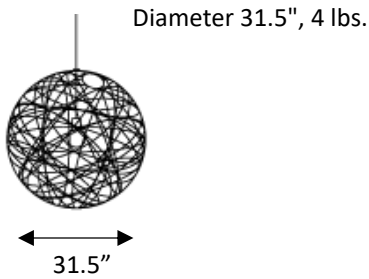

▪ SPECIFICATIONS:

▪ Material:

- Metal & Epoxy-Coated Fiberglass

▪ Dimensions: Dia. X H

- **Small:** 19.7" X 19.7"
- **Medium:** 31.5" X 31.5"
- **Large:** 41.3" X 41.3"

▪ ELECTRICAL:

▪ Input Voltage:

- PoE

Wicker Pendants

Nominal Dimensions:

Small:

Medium:

Large:

Cord: L 157.48"
 Fixture: H 19.7" X
 Dia. 19.7"
 Maximum Hanging:
 L Adj To 177.18"

Cord: L 157.48 in"
 Fixture: H 31.5" X
 Dia. 31.5"
 Maximum Hanging:
 L Adj To 188.98"

Cord: L 157.48"
 Fixture: H 41.3" X
 Dia. 41.3"
 Maximum Hanging:
 L Adj To 198.78 in

POWERED BY LED INDUSTRIES

Wicker Pendants

Canopy Types:

ORDERING INFORMATION

Ordering Example: LI-WP02WG-L-D-10-30-1-PD-WH