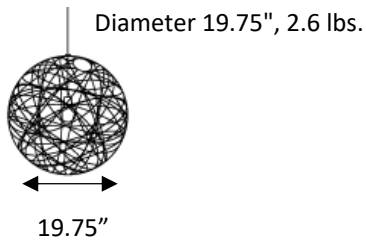

▪ SPECIFICATIONS:

▪ Material:

- Metal & Epoxy-Coated Fiberglass

▪ Dimensions: Dia. X H

- **Small:** 19.7" X 19.7"
- **Medium:** 31.5" X 31.5"
- **Large:** 41.3" X 41.3"

▪ ELECTRICAL:

▪ Input Voltage:

- PoE

Wicker Pendants

Nominal Dimensions:

Small:

Medium:

Large:

Cord: L 157.48"
 Fixture: H 19.7" X
 Dia. 19.7"
 Maximum Hanging:
 L Adj To 177.18"

Cord: L 157.48 in"
 Fixture: H 31.5" X
 Dia. 31.5"
 Maximum Hanging:
 L Adj To 188.98"

Cord: L 157.48"
 Fixture: H 41.3" X
 Dia. 41.3"
 Maximum Hanging:
 L Adj To 198.78 in

POWERED BY LED INDUSTRIES

Wicker Pendants

Canopy Types:

ORDERING INFORMATION

Ordering Example: LI-WP02WG-L-D-10-30-1-PD-WH