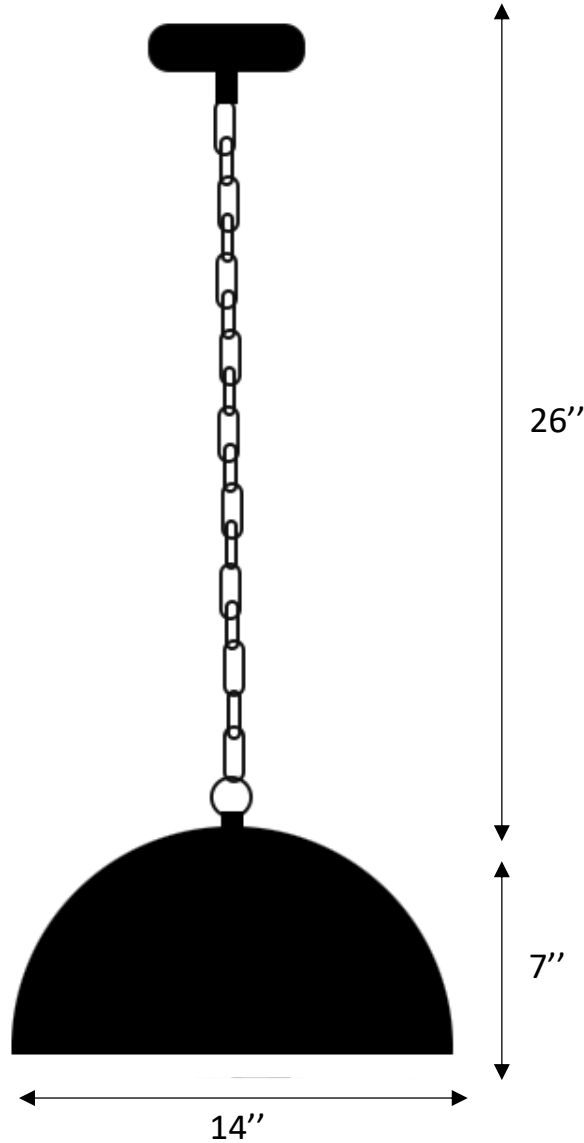

Oro Catena Pendant

The Oro Catena pendant is crafted from gold finished steel and aluminum. The minimalistic transitional design allows for a multitude of applications. This design can be used in a modern setting as well as a more traditional one. The half sphere shade allows for an even and ambient light distribution which can create a sense of warmth and relaxation. The simple yet elegant design can be an eye-catching piece for any application.

- **SPECIFICATIONS:**
 - **Material:**
 - Aluminum & Steel
 - **Dimensions:**
 - **Length:** 26" Cord/Chain
 - **Shade:** 14" W X 7" H
 - **Canopy:** 5"
- **ELECTRICAL:**
 - **Input Voltage:**
 - PoE
 - **Wattage (W):**
 - Min 5W
 - Max 10W
 - **LED Lumen/Watt:** 120 L/W
 - **Light Source:** 2 X E-26 Lamp
 - PoE lamps not included
 - **IP Rating:** IP 20
 - **Controls:** 100% dimming with PoE Driver.
- **MOUNTING:**
 - Ceiling Mounted
- **LABLES:**
 - ETL conforms to UL STD 1598; Certified to CAN/CSA STD C22.2 No. 250.0
 - LED light assembly conforms to UL 2108 for remote installation.
 - RoHS compliant
- **WARRANTY:**
 - 5-Year Limited Warranty

Oro Catena Pendant

Dimensions:

ORDERING INFORMATION:

Ordering Example: LI-OCPLD-1409-30-1-PD-GL

Model	Watts (Lamp)	Nominal Lumen (Lamp)	CRI (Lamp)	Color Temp (Lamp)	Voltage	Dimmable	Finish
LI-OCPLD-1409	2 - 5W 2 - 10W	1200W 2400W	>85	27-2700K 30- 3000K 35-3500K	1-PoE-N	PD-PoE Dim.	GL-Gold