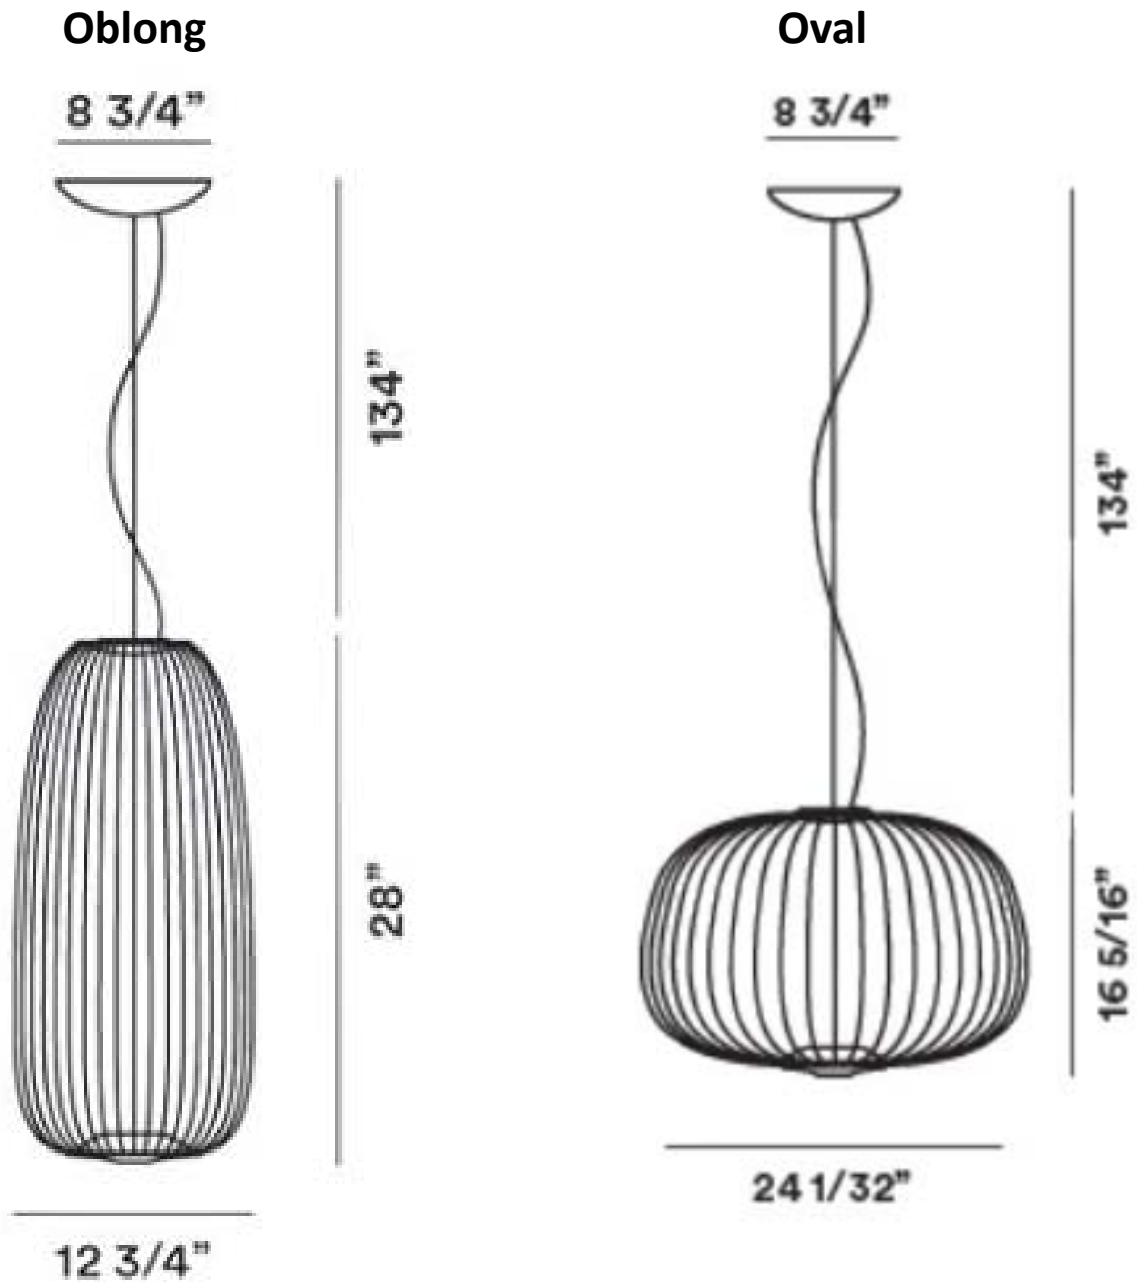

Raggi Metallici PENDANT

Description:

The Raggi Metallici Pendants are a unique collection of LED pendant lights. These pendants are made from finished metal to produce a cage like design. The LED at the bottom illuminated the fixtures and creates beautiful shadows onto the surrounding area. The simple design paired with the line like shadow effect will light up any space with a unique ambiance.

SPECIFICATIONS:

Material:

- Metal

Dimensions:

- **Long:** 12.75" Dia. X 28" H
- **Short:** 24.03" Dia. X 16.31" H
- **Square:**
- **Small:** 20.5" Dia. X 20.62" H
- **Large:** 27.5" Dia. X 28.5" H

- **Canopy:** 8.7" in Dia.

- **Cord Length:** 134" L

ELECTRICAL:

Input Voltage:

- PoE

Wattage (W):

- 30W, 40W

LED Lumens/Watt: 100 LM/W

Light Source:

POWERED BY LED INDUSTRIES

Raggi Metallici PENDANT

Nominal Dimensions:

POWERED BY LED INDUSTRIES

Raggi Metallici PENDANT

Nominal Dimensions:

Small Rectangle

Large Rectangle