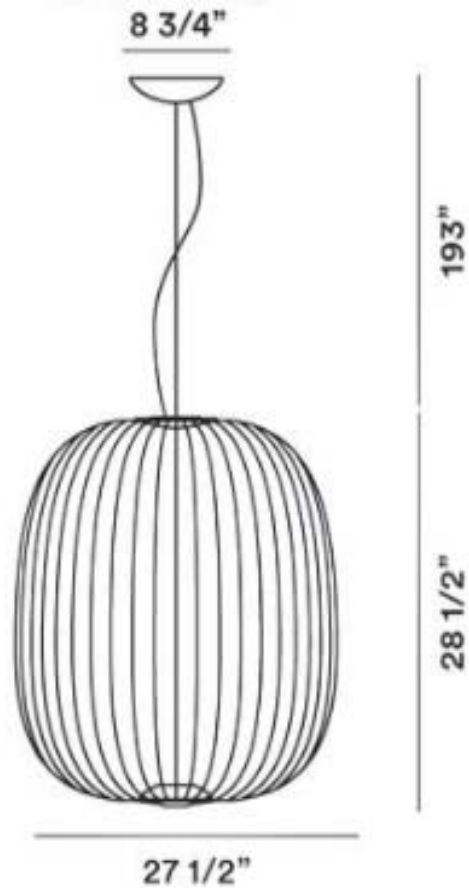

SPECIFICATIONS:

Material:

- Metal

Dimensions:

- **Long:** 12.75" Dia. X 28" H
- **Short:** 24.03" Dia. X 16.31" H
- **Square:**
- **Small:** 20.5" Dia. X 20.62" H
- **Large:** 27.5" Dia. X 28.5" H

- **Canopy:** 8.7" in Dia.

- **Cord Length:** 134" L

ELECTRICAL:

Input Voltage:

- PoE

Wattage (W):

- 30W, 40W

LED Lumens/Watt: 100 LM/W

Light Source:

POWERED BY LED INDUSTRIES

Raggi Metallici PENDANT

Nominal Dimensions:

POWERED BY LED INDUSTRIES

Raggi Metallici PENDANT

Nominal Dimensions:

Small Rectangle

Large Rectangle

ORDERING EXAMPLE: LI-CP04-L-30-27-1-PD-BL

Model	TYPE	Watts	Nominal Lumen	CRI	Color Temp	Voltage	Dimmable	Finish
LI-CP04	OB - Oblong	30-30W	2400	>80	27 - 2700K	1-PoE-N	PD-PoE Dim.	BL-Black
	OV - Oval				30 - 3000K			WH-White
	SR - Small Rectangle	40-40W	3200		35 - 3500K			GL-Gold
	LR - Large Rectangle							CP-Copper