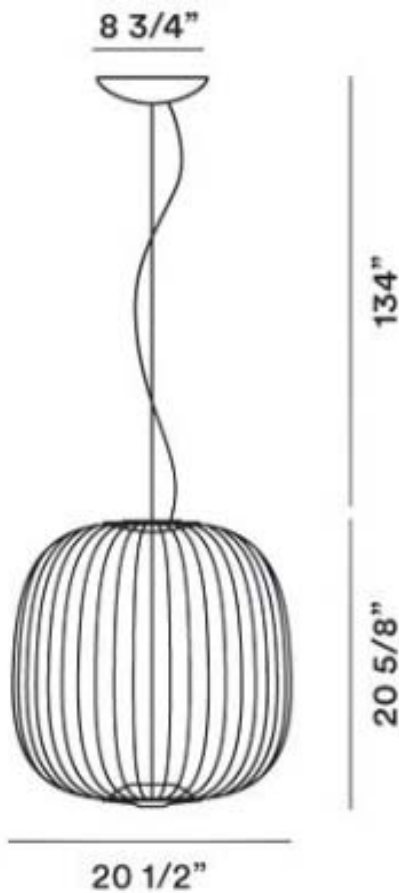

SPECIFICATIONS:

Material:

- Metal

Dimensions:

- **Long:** 12.75" Dia. X 28" H
- **Short:** 24.03" Dia. X 16.31" H
- **Square:**
- **Small:** 20.5" Dia. X 20.62" H
- **Large:** 27.5" Dia. X 28.5" H

- **Canopy:** 8.7" in Dia.

- **Cord Length:** 134" L

ELECTRICAL:

Input Voltage:

- PoE

Wattage (W):

- 30W, 40W

LED Lumens/Watt: 100 LM/W

Light Source:

POWERED BY LED INDUSTRIES

Raggi Metallici PENDANT

Nominal Dimensions:

POWERED BY LED INDUSTRIES

Raggi Metallici PENDANT

Nominal Dimensions:

Small Rectangle

Large Rectangle