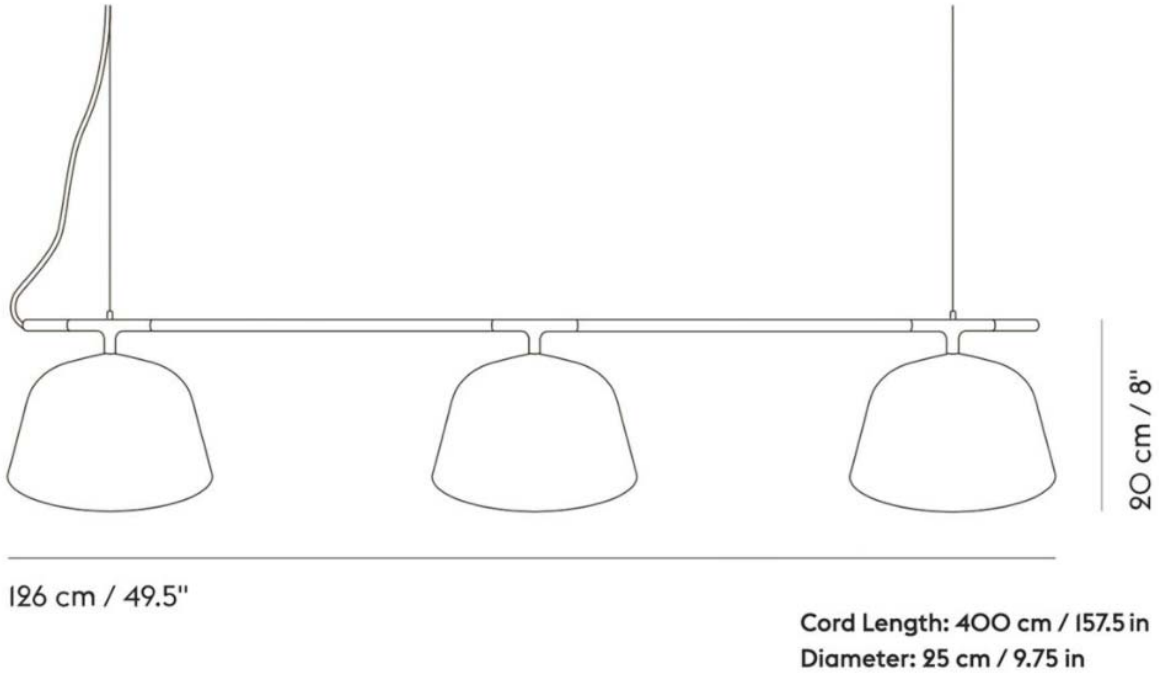

- **SPECIFICATIONS:**
 - **Material:**
 - Metal
 - **Dimensions:**
 - W 49.5 x 8" H
- **ELECTRICAL:**
 - **Input Voltage:**
 - PoE
 - **Wattage (W):**
 - 12W
 - **LED Lumens/Watt:** 100 LM/W
 - **Light Source:**
 - 3 X E12 Lamps
 - **PoE Lamps Not Included**
 - **Controls:** 100% dimming with Poe Driver.
- **LABLES:**
 - Conforms to UL STD 1598; Certified to CAN/CSA STD
 - LED light assembly conforms to UL 2108 for remote installation.
 - RoHS compliant
- **WARRANTY:**
 - 5-Year Limited Warranty

POWERED BY LED INDUSTRIES

Minimal Triad PENDANT

Dimensions:

ORDERING EXAMPLE: LI-SP01-10W-27K-1-PD-BL

Model	Watts	Nominal Lumen	CRI	Color Temp	Voltage	Dimmable	Finish
LI-SP01	12W	1080	>80	27 – 2700K 30 – 3000K	1-PoE-N	PD-PoE Dim.	BL-Black WH-White