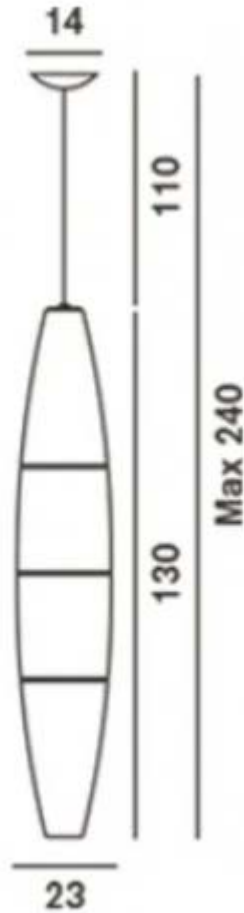

Maxim Pendant

Description:

Maxim Outdoor Suspension is a simple and natural silhouette. Ideal of open-air settings.

- **SPECIFICATIONS:**
 - **Material:**
 - Aluminum , polyethylene
 - **Dimensions:**
 - 9.06"W x 51.06"H
 - **ELECTRICAL:**
 - **Input Voltage:**
 - PoE
 - 100-277V
 - **Wattage (W):** 10W (Maximum)
 - **LED Lumens/Watt:** 100 LM/W
 - **Light Source:**
 - E26
 - **Controls:** 0-10V dimming with Poe Driver.
- **LABLES:**
 - ETL conforms to UL STD 1598; Certified to CAN/CSA STD
 - LED light assembly conforms to UL 2108 for remote installation.
 - RoHS compliant
- **WARRANTY:**
 - 5-Year Limited Warranty

POWERED BY LED INDUSTRIES

Maxim Pendant

Dimensions:

ORDERING INFORMATION

Ordering Example: LI-MAX-17

Model	Watts	Nominal Lumen	CRI	Color Temp	Voltage	Dimmable	Finish
LI-MAX-17	10W	1000lm	>90	27 - 2700K 30 - 3000K 35 - 3500K	1-PoE-N 2-100-277V	PD-PoE Dim. N-None	White