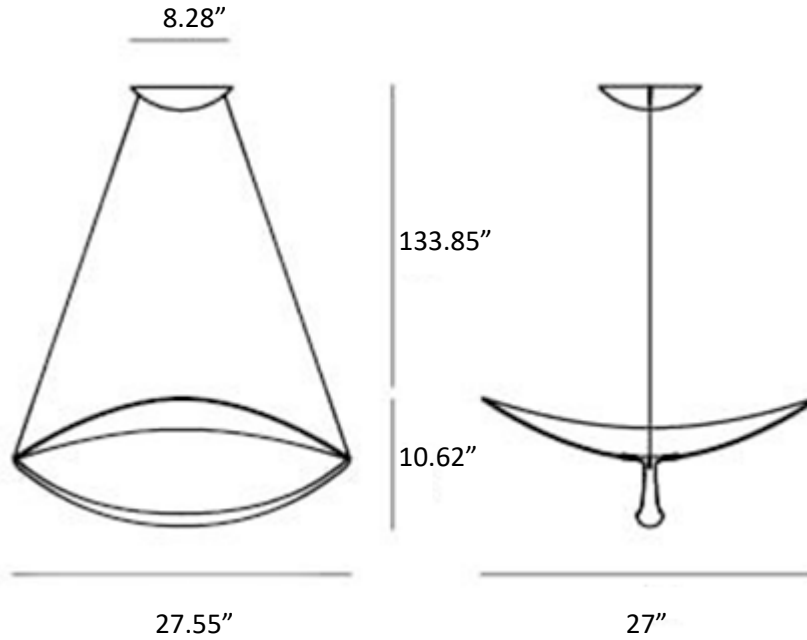

■ SPECIFICATIONS:

■ Material:

- Metal

■ Dimensions:

- H 10.65" | B 27" | L 27"

■ ELECTRICAL:

■ Input Voltage:

- PoE
- 100-277V

■ WARRANTY:

- 5-Year Limited Warranty

POWERED BY LED INDUSTRIES

Pieno Pendant

Dimensions:

ORDERING INFORMATION

Ordering Example: LI-PIE-16

Model	Watts	Nominal Lumen	CRI	Color Temp	Voltage	Dimmable	Finish
LI-PIE-16	32W	3200lm	>90	27 - 2700K 30 - 3000K 35 - 3500K	1-PoE-N 2-100-277V	PD-PoE Dim. N-None	White