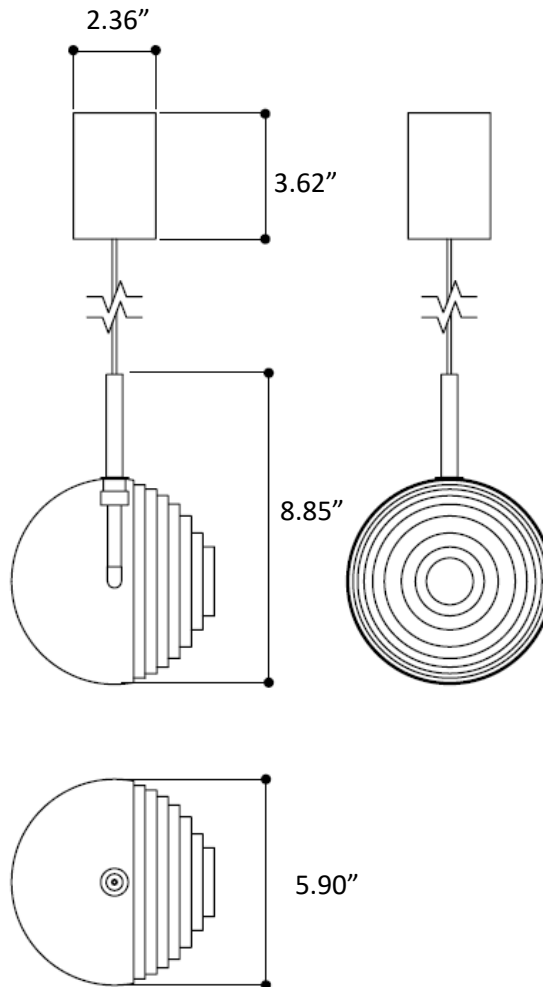

■ SPECIFICATIONS:

■ Material:

- clear glass, cigar smoke

■ Dimensions:

- dia. 5,9 inch, H 8,8 inch

■ ELECTRICAL:

■ Input Voltage:

- PoE
- 100-277V

■ WARRANTY:

- 5-Year Limited Warranty

POWERED BY LED INDUSTRIES

Scuro e Luminoso

Dimensions:

ORDERING INFORMATION

Ordering Example: LI-SCL-18

Model	Watts	Nominal Lumen	CRI	Color Temp	Voltage	Dimmable	Finish
LI-SCL-18	1W	100lm	>90	27 - 2700K	1-PoE-N 2-100-277V	PD-PoE Dim. N-None	cigar smoke White