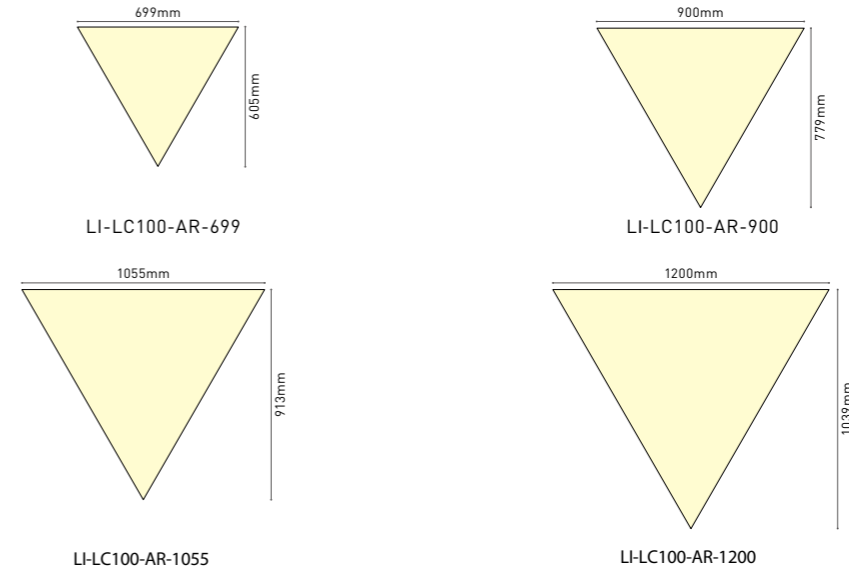

# ARIES SERIES

Catalog #		Prepared by	
Project		Date	
Notes			

- Metal Side Walls
- Flat White Acrylic Bottom Lens
- (4) Aircraft Cables with Canopy

### Sizes

Ordering code: LI-LC100-AR-699-30-1-PoE-W-C

Model	Item	Size/Inch	Power/W 1 pcs	Lumens /lm	Dimming	CCT	CRI	Input	Finish	Mounting Option
LI-LC100-AR	LI-LC100-AR-699	H4" x W24" x L28"	35	3500	Yes	27-2700K	1- 80 2- 90 3- 95	PoE-Node 100-277	W-White	C-Ceiling Mount
	LI-LC100-AR-900	H4" x W30" x L36"	45	4500		B-Black			P-Pendant Mount	
	LI-LC100-AR-1055	H4" x W36" x L42"	60	6000		S-Silver			R-Resessed Mount	
	LI-LC100-AR-1200	H4" x W41" x L48"	80	8000		G-Gold			S-Surface Mount	
						R-RGB RW-RGBW				