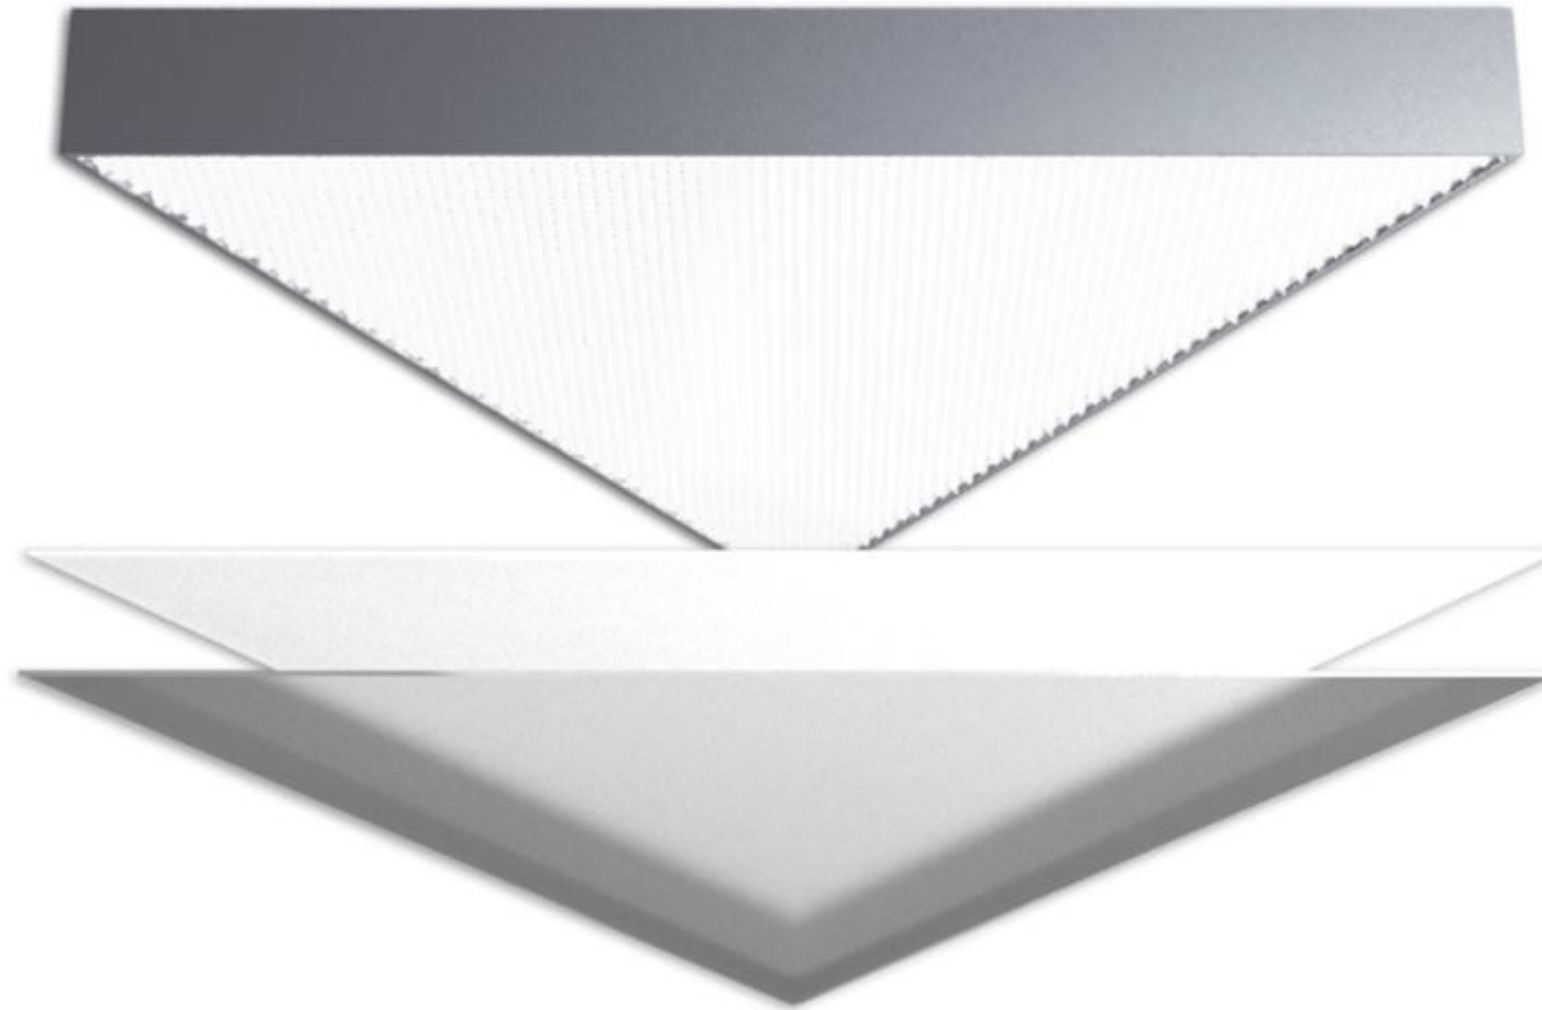

ARIES SERIES

Catalog #		Prepared by	
Project		Date	
Notes			

- Metal Side Walls
- Flat White Acrylic Bottom Lens
- (4) Aircraft Cables with Canopy

Aries