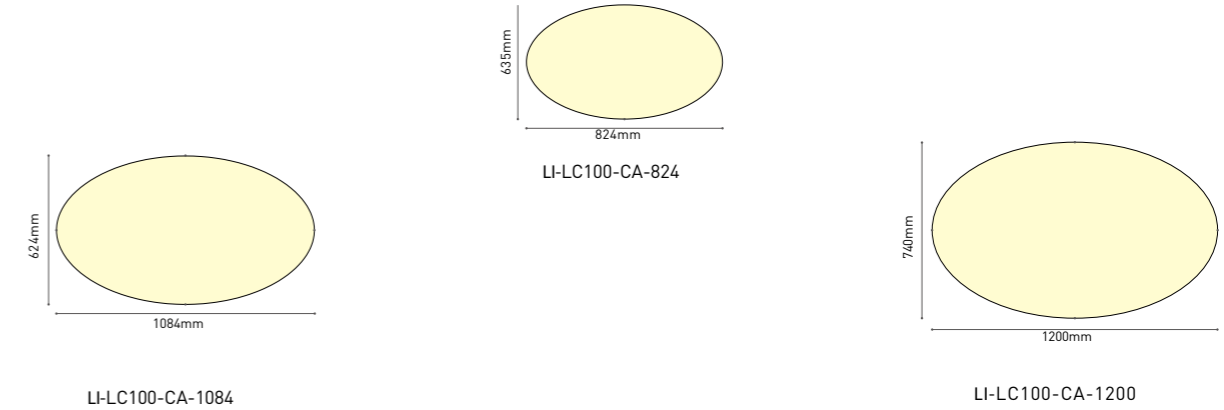

Cancer Series

Catalog #		Prepared by	
Project		Date	
Notes			

- Metal Side Walls
- Flat White Acrylic Bottom Lens
- (4) Aircraft Cables with Canopy

Ordering code: LI-LC100-CA-824-30-1-PoE-W-C

Model	Item	Size/Inch	Power/W 1 pcs	Lumens /lm	Dimming	CCT	CRI	Input	Finish	Mounting Option
LI-LC100-CA	LI-LC100-CA-824	H4"xW19"xL32"	45	4500	Yes	27-2700K	1- 80 2- 90 3- 95	PoE-Node 100-277	W-White	C-Celling Mount
	LI-LC100-CA-1084	H4"xW25"xL43	60	6000		B-Black			P-Pendant Mount	
	LI-LC100-CA-1200	H4"xW29"xL47"	80	8000		S-Silver			R-Resessed Mount	
						G-Gold			S-Surface Mount	