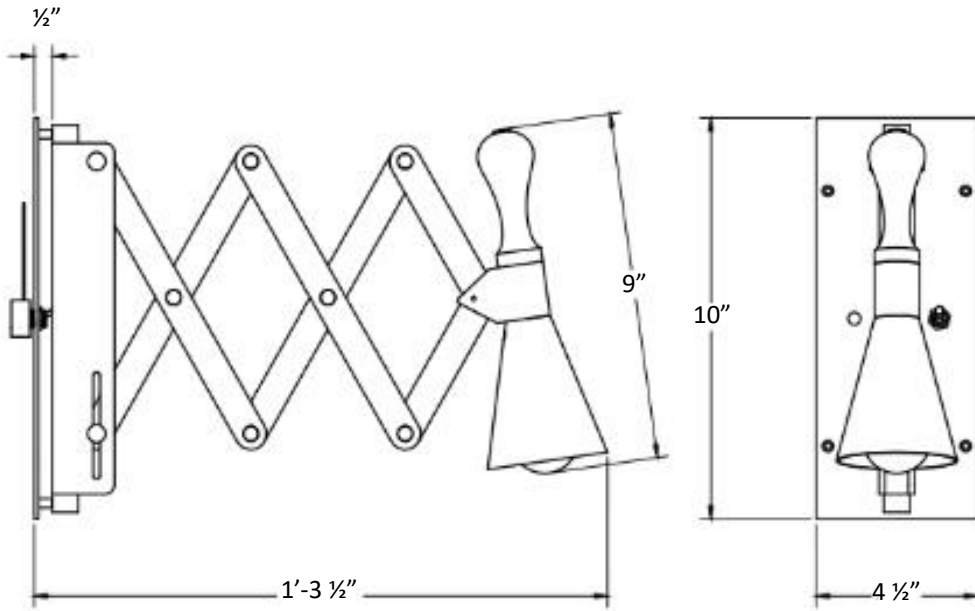

POWERED BY LED INDUSTRIES

PROJECT:

TYPE:

Dimensions :

Ordering Example:
LI-AWL5W27K

ORDERING INFORMATION

Model	Watts	Lumen	PoE	Color Temp.	CRI	PoE Dimmable	Finish
LI-AWL5W27K	5W	375	<u>Compatible</u>	1 = 2700K	>82	Yes	Aged Bras Old Wood