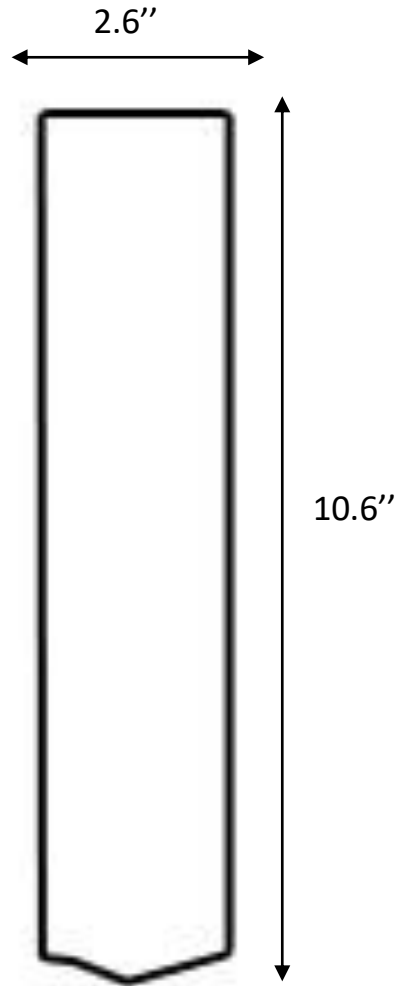

PROJECT:
TYPE:

Dimensions:

Ordering Example:

LI-BE2026-BK

ORDERING INFORMATION

Model	Watts	Lumens	PoE Compatible	Color Temp.	PoE Dimmable	Finish
LI-BE2026-BK	20W	1760L	<u>Yes</u>	1 = 3000K 2= 4000K 3= 5000K	Yes	White Acrylic Diffuser