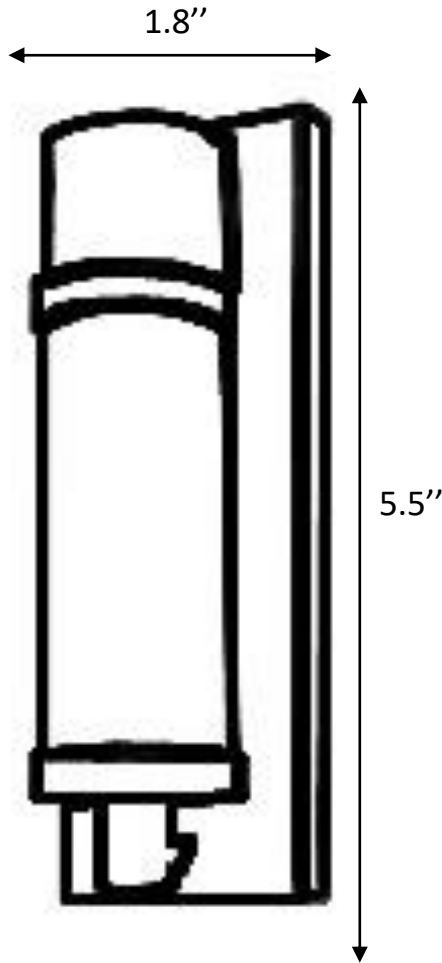

PROJECT:
TYPE:

Dimensions:

Ordering Example:

LI-BE309-BK

ORDERING INFORMATION

Model	Watts	Lumens	PoE Compatible	Color Temp.	PoE Dimmable	Finish
LI-BE309-BK	6W	495L	<u>Yes</u>	1 = 3000K 2= 4000K 3= 5000K	Yes	Black