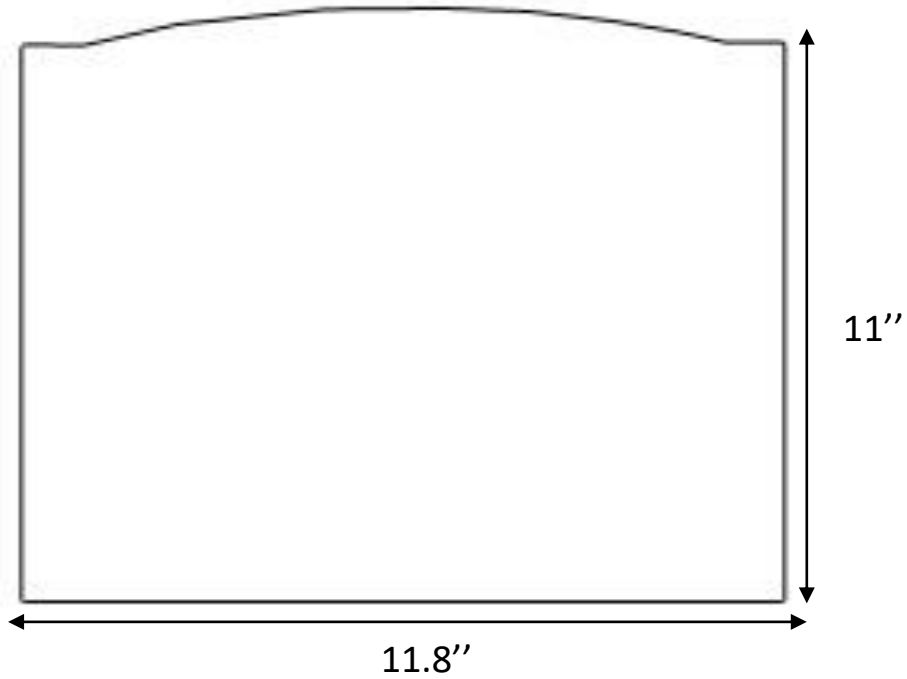

PROJECT:
TYPE:

Dimensions:

Ordering Example:
LI-FLMT1910-1W

ORDERING INFORMATION						
Model	Watts	Lumens	PoE Compatible	Color Temp.	PoE Dimmable	Finish
LI-FLMT1910-1W	6W	528L	<u>Yes</u>	1 = 3000K 2 = 4000K 3 = 5000K	Yes	Chrome