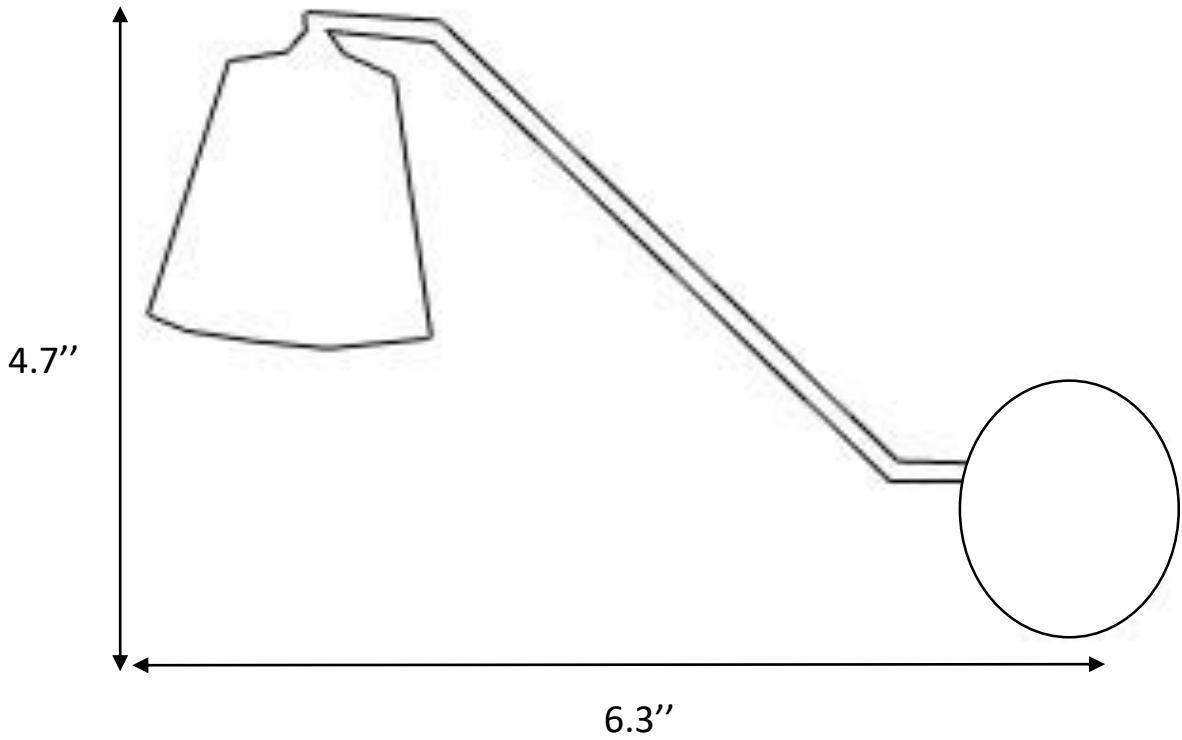

PROJECT:
TYPE:

Dimensions:

Ordering Example:
LI-FLMT2249-1W

ORDERING INFORMATION						
Model	Watts	Lumens	PoE Compatible	Color Temp.	PoE Dimmable	Finish
LI-FLMT2249-1W	6W	660L	<u>Yes</u>	1 = 3000K 2= 4000K 3= 5000K	Yes	Satin Nickle