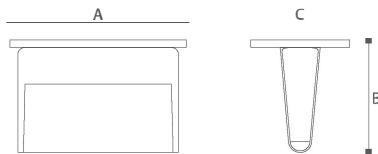

Alness

16105

Consilio

No best, only better. Alness models of lighting, with ultra-thin design, smooth curved lines, and large light-emitting surface design, extend from one side to the other, giving people unlimited reverie. The shape of this lamp is extremely simple and its temperament breaks the tradition, which will take you to a new realm of light and shadow.