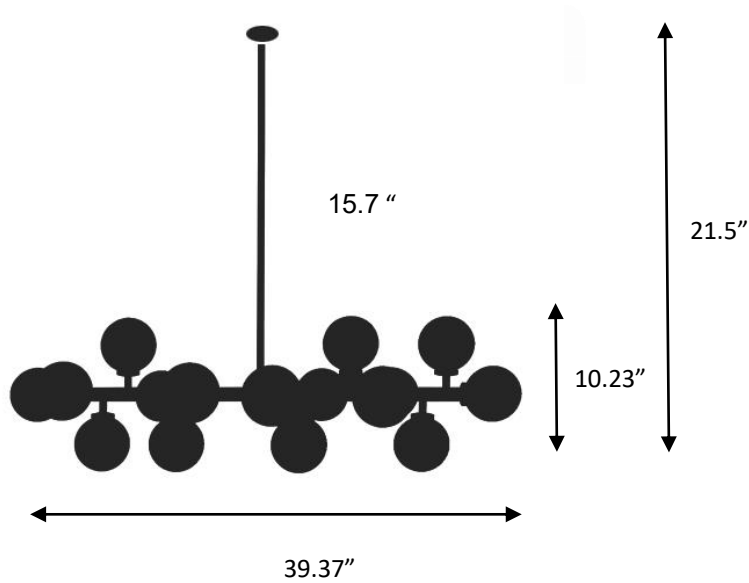

SPECIFICATIONS:

- Input Voltage: PoE Compatible
- Wattage (W): 3W/Bulb G9
- Lumens (L): 90 lm/W
- CRI >85
- Damp location rated, IP20
- Controls 0-10V dimming with PoE driver

Style: Transitional

Dimensions :

Weight	Size (in)	Bulb	COLOR	Area
20 lb	21.5 x 39.37	G4 16Pcs	Gold BLACK	32.81 – 65.52 ft^2

Ordering Example:
LI-PoE-PP-01GB-1

ORDERING INFORMATION

Model	Watts	Lumen	PoE	Color Temp.	CRI	PoE Dimmable	Finish
LI-PoE-PP-01GB	1= 48W	90 lm/W	<u>Compatible</u>	1 = 2700K 2= 3000K 3= 3500K	>85	Yes	Gold / Black