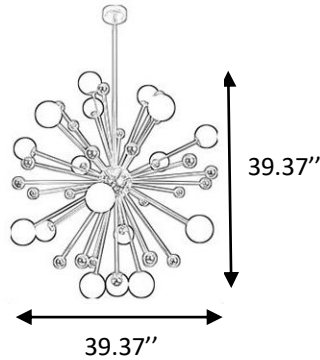

SPECIFICATIONS:

- Input Voltage: PoE Compatible
- Wattage (W): 5W Bulb E27
- Lumens (L): 130 P/W
- CRI >85
- Damp location rated, IP20
- Controls 0-10V dimming with PoE driver

POE LIGHTING SOLUTIONS⁷
POWERED BY LED INDUSTRIES

White Fireworks Pendant

Dimensions :

Model	Size (in)	Bulb	Area
13 Light	D 23.62 in x H 23.62 in	G4 11 Pcs	32.81-49.21 ft ²
12 Light	D 31.50 in x H 31.50 in	G4 12 Pcs	32.81-65.62 ft ²
18 Light	D 39.37 in x H 39.37 in	G4 18 Pcs	32.81-65.62 ft ²