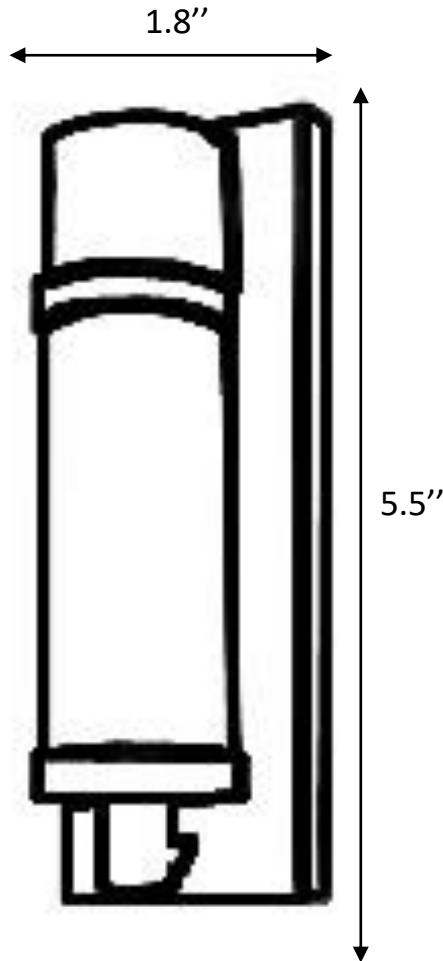

Dimensions:

Ordering Example:

LI-BE309-BK

ORDERING INFORMATION

Model	Watts	Lumens	PoE Compatible	Color Temp.	PoE Dimmable	Finish
LI-BE309-BK	6W	495L	<u>Yes</u>	1 = 3000K 2= 4000K 3= 5000K	Yes	Black