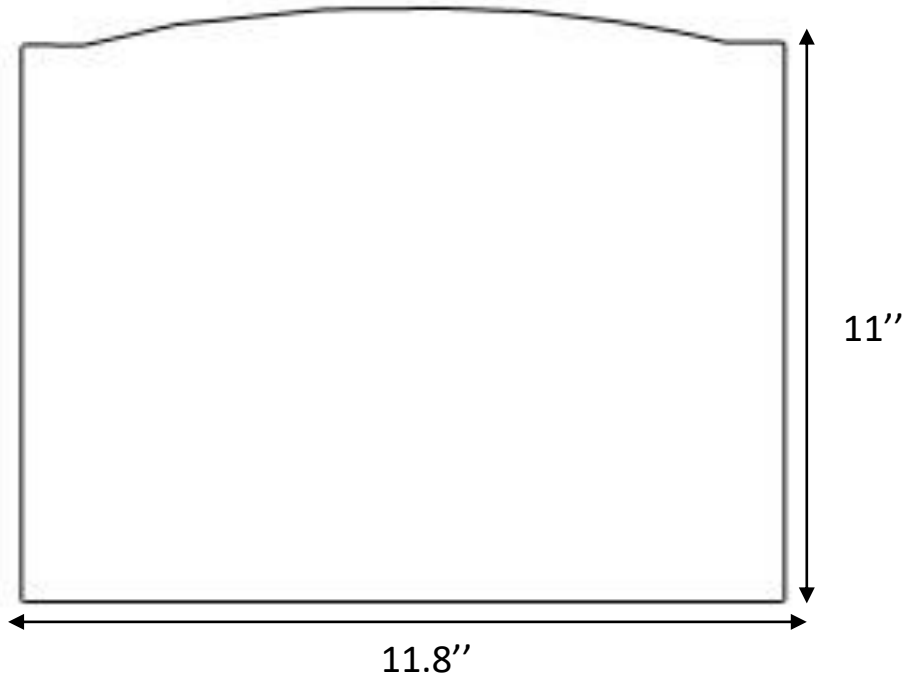

Dimensions:

Ordering Example:
LI-FLMT1910-1W

ORDERING INFORMATION

Model	Watts	Lumens	PoE Compatible	Color Temp.	PoE Dimmable	Finish
LI-FLMT1910-1W	6W	528L	<u>Yes</u>	1 = 3000K 2= 4000K 3= 5000K	Yes	Chrome