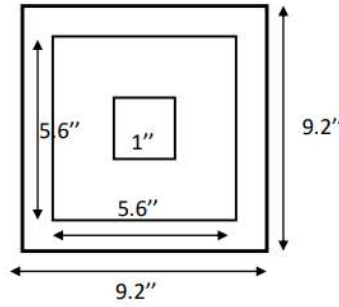

POWERED BY LED INDUSTRIES

PROJECT:
TYPE:

SUPER SLIM_{TRIMLESS}

Square Center:

Circle Center:

ORDERING INFORMATION

Model	Finish	CRI	CCT	PoE Dimmable	Optional
LI-PoE-SRTL-S-9W	1 - White	1 - >80	1 - 3000K 2 - 4000K 3 - 5000K	1 - Yes	1 - Remodel 2 - New Construction
LI-PoE-SRTL-C-9W					

Product Description:

SUPER SLIM TRIMLESS series provide a quick and convenient installation method, provides the solution of the edge of architecture lighting, and makes a big breakthrough in the use and design. 1 inch of the light-emitting surface the size to achieve the ultimate.

Features:

- Material: Die-cast Aluminum
- Circular light emission effect.
- Use big brand COB light source with high luminous efficiency(140lm/w)
- Ideal for: Offices, Retail Stores, Schools, Hospitality, Restaurants, Healthcare.
- Ultra thin, the height of the whole lamp is only 23mm .
- Ultra small light emitting surface, only 1inch.
- All-in-one die casting lamp body with unique appearance.
- Double-sided heat dissipation can be made into IC type directly.
- The anti-pull device is hidden inside the body.