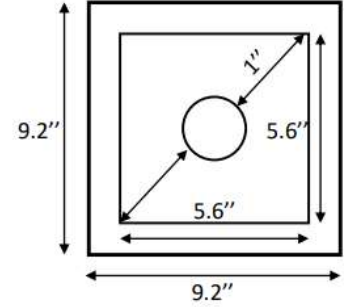

POWERED BY LED INDUSTRIES

PROJECT:
TYPE:

SUPER SLIM_{TRIMLESS}

Square Center:

Circle Center:

ORDERING INFORMATION

Model	Finish	CRI	CCT	PoE Dimmable	Optional
LI-PoE-SRTL-S-9W	1 - White	1 - >80	1 - 3000K 2 - 4000K 3 - 5000K	1 - Yes	1 - Remodel 2 - New Construction
LI-PoE-SRTL-C-9W					

Product Description:

SUPER SLIM TRIMLESS series provide a quick and convenient installation method, provides the solution of the edge of architecture lighting, and makes a big breakthrough in the use and design. 1 inch of the light-emitting surface the size to achieve the ultimate.

Features:

- Material: Die-cast Aluminum
- Circular light emission effect.
- Use big brand COB light source with high luminous efficiency(140lm/w)
- Ideal for: Offices, Retail Stores, Schools, Hospitality, Restaurants, Healthcare.
- Ultra thin, the height of the whole lamp is only 23mm .
- Ultra small light emitting surface, only 1inch.
- All-in-one die casting lamp body with unique appearance.
- Double-sided heat dissipation can be made into IC type directly.
- The anti-pull device is hidden inside the body.