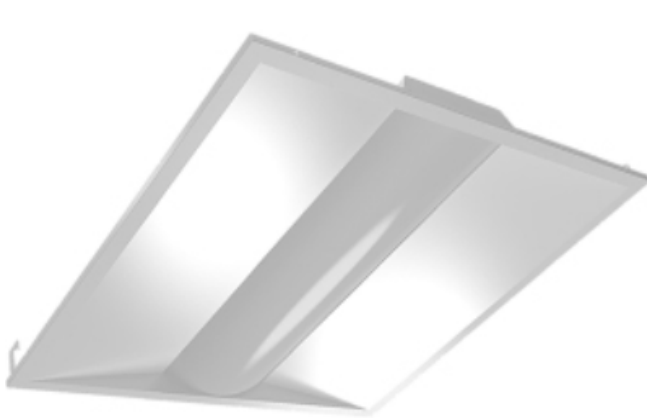

PROJECT:
TYPE:

CENTER BASKET RECESSED TROFFER 2x2

The Center Basket Recessed Troffer provides both aesthetics and value with an architectural appearance and LED technology. With a full family of sizes, it offers a wide range of options for classrooms, offices, retail and healthcare applications.

ORDERING INFORMATION

Model	Watts	Lumen	PoE Dimmable	CRI	Finish
LI-CBTR22	1 - 24W	1 - 2880	1 - Yes	1 - >80	1 - White

Features:

- Material: PC +Aluminum.
- Lightweight housing is cleverly designed for structural integrity and durability.
- High efficiency acrylic center lens features linear prisms for superior performance without LED pixilation.
- Add quiet elegance to commercial spaces with the simplicity and modularity of this popular form.