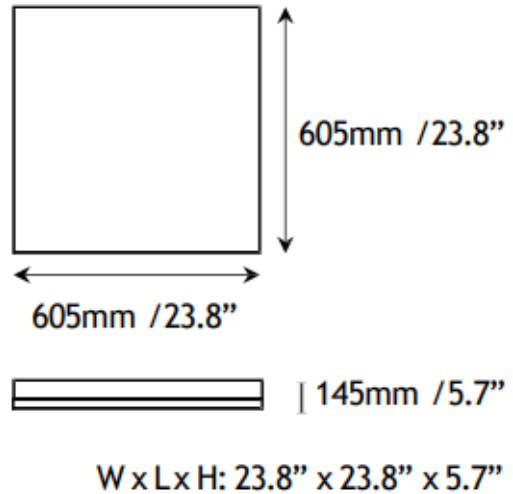

ORDERING INFORMATION

Model	Watts	Lumen	PoE Dimmable	CRI	Finish
LI-CBTR22	1 - 24W	1 - 2880	1 - Yes	1 - >80	1 - White

Features:

- Material: PC +Aluminum.
- Lightweight housing is cleverly designed for structural integrity and durability.
- High efficiency acrylic center lens features linear prisms for superior performance without LED pixilation.
- Add quiet elegance to commercial spaces with the simplicity and modularity of this popular form.

Polar Graph