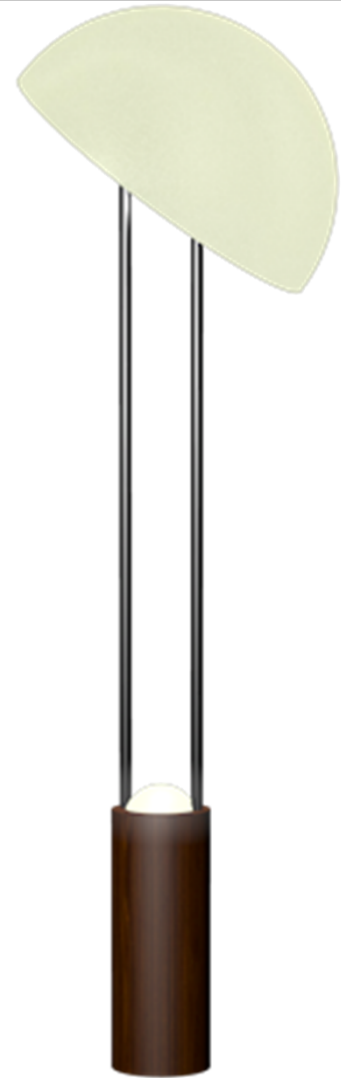

POWERED BY LED INDUSTRIES

PROJECT:
TYPE:

Chapeau Floor Lamp

Product Description:

The Chapeau Floor Lamp is a contemporary fixture with a transitional design. The cylindrical concrete base adds a modern touch to the simply crafted lamp and the half dome semi-opaque glass shade has the more traditional style. Ideal for small area and task lighting, this fixture illuminates an area while retaining a subtle hue suitable for hospitality.

ORDERING INFORMATION

Model	Watts	Nominal lumen	PoE Dimmable	Color Temp	CRI	PoE	Finish
LI-CFL-0824-	1 - 12W	1- 1050 lm	1 - Yes	1 - 2700K	1 - >80	1 - Compatible	1-Fixed Aged Brass Rods

Shade/Diffuser:

- Style: Half Dome, Rounded
- Material: Semi-Opague Glass
- Dimensions: 24" DIA

Power:

- Power Method: Plug-in play
- Cord Finish: Black Fabric Wrapped
- Cord Length: 6' with foot switch

Electrical:

- Input Voltage: PoE Compatible
- Wattage (W): 12W, E 26
- Current 500 mA
- Lumens (L): 1050 lm
- Damp location rated, IP20
- Controls 0-10V dimming with PoE driver
- Materials: Glass, stainless steel, & concrete