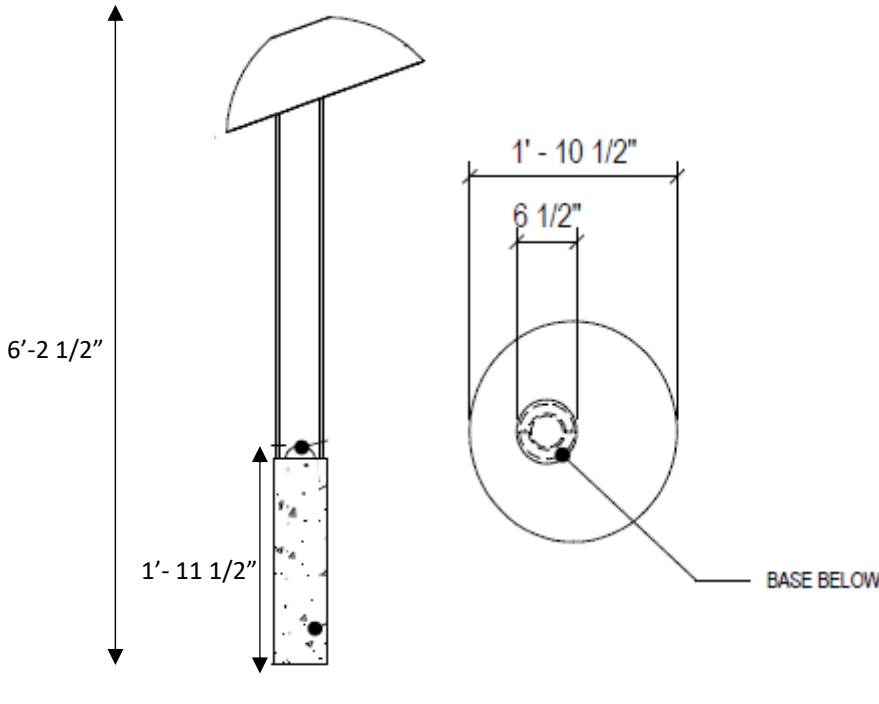

POWERED BY LED INDUSTRIES

PROJECT:
TYPE:

Chapeau Floor Lamp

Product Description:

The Chapeau Floor Lamp is a contemporary fixture with a transitional design. The cylindrical concrete base adds a modern touch to the simply crafted lamp and the half dome semi-opaque glass shade has the more traditional style. Ideal for small area and task lighting, this fixture illuminates an area while retaining a subtle hue suitable for hospitality.

ORDERING INFORMATION

Model	Watts	Nominal lumen	PoE Dimmable	Color Temp	CRI	PoE	Finish
LI-CFL-0824-	1 - 12W	1- 1050 lm	1 - Yes	1 - 2700K	1 - >80	1 - Compatible	1-Fixed Aged Brass Rods

Shade/Diffuser:

- Style: Half Dome, Rounded
- Material: Semi-Opague Glass
- Dimensions: 24" DIA

Power:

- Power Method: Plug-in play
- Cord Finish: Black Fabric Wrapped
- Cord Length: 6' with foot switch

Electrical:

- Input Voltage: PoE Compatible
- Wattage (W): 12W, E 26
- Current 500 mA
- Lumens (L): 1050 lm
- Damp location rated, IP20
- Controls 0-10V dimming with PoE driver
- Materials: Glass, stainless steel, & concrete